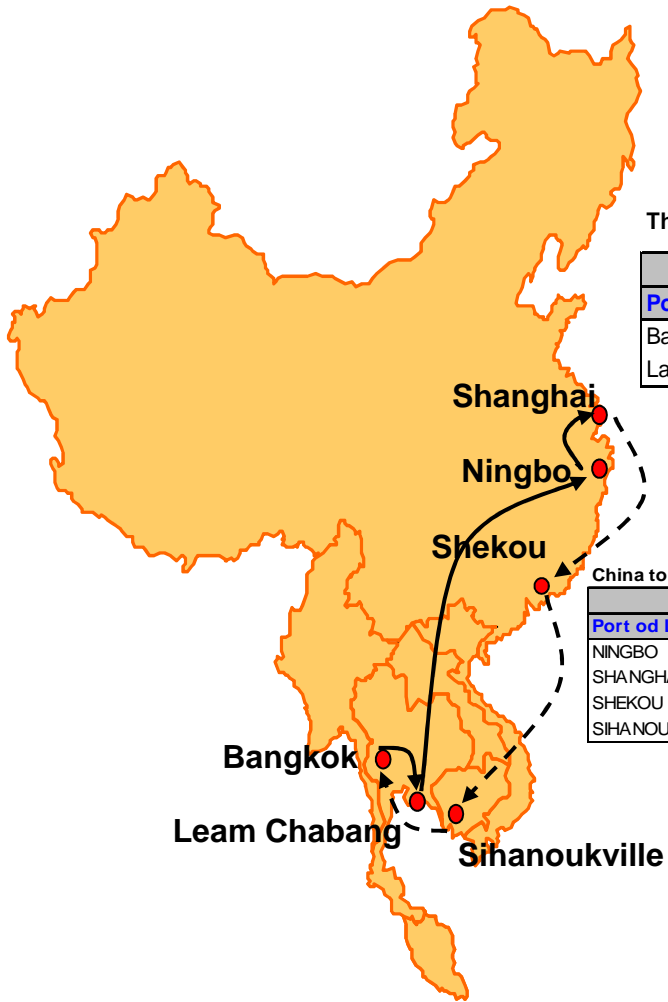

# RBC2 : RCL Bangkok - China

## Thailand to China

Origin				Destination/Transit Time			
Port of Loading	Terminal	ETA	ETD	NINGBO	SHANGHAI	SHEKOU	SIHANOUKVILLE
Bangkok ( PAT )	PORT AUTHORITY OF THAILAND (PAT)	SAT	SUN	9	10	14	19
Laemchabang	TIPS (B4) CO., LTD	MON	TUE	7	8	12	17

## China to Thailand

Origin				Destination/Transit Time		
Port of Loading	Terminal	ETA	ETD	SIHANOUKVILLE	Bangkok ( PAT )	Laemchabang
NINGBO	YUANDONG CONTAINER TERMINAL	TUE	TUE	10	11	13
SHANGHAI	MINGDONG CONTAINER TERMINAL - WAI GAO QIAO 5	WED	THU	8	9	11
SHEKOU	SHEKOU CONTAINER TERMINAL	SUN	MON	4	5	7
SIHANOUKVILLE	THE SIHANOUKVILLE AUTONOMOUS PORT	FRI	FRI		1	3