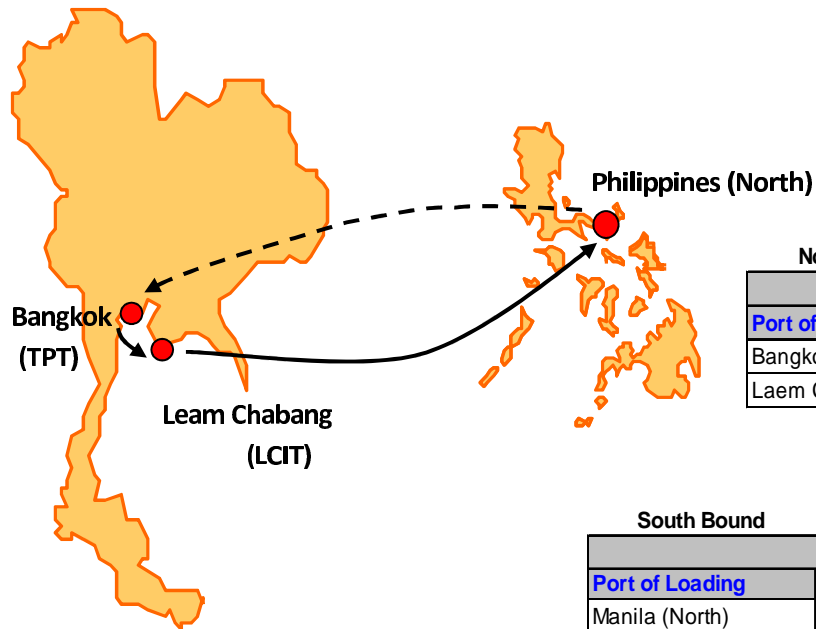

# RBM : RCL Bangkok - Manila

North Bound

Origin		ETA		ETD		Transit Time
Port of Loading	Terminal					Manila
Bangkok	Thai Prosperity Terminal Co., Ltd (TPT)	THU	FRI			6
Laem Chabang	Leam Chabang International Terminal Co., Ltd (LCIT, B5)	SAT	SAT			5

South Bound

Origin		ETA		ETD		Transit Time	
Port of Loading	Terminal			Bangkok	Leam Chabang		
Manila (North)	Manila International Container Terminal (MICT)	THU	SAT	5	6		