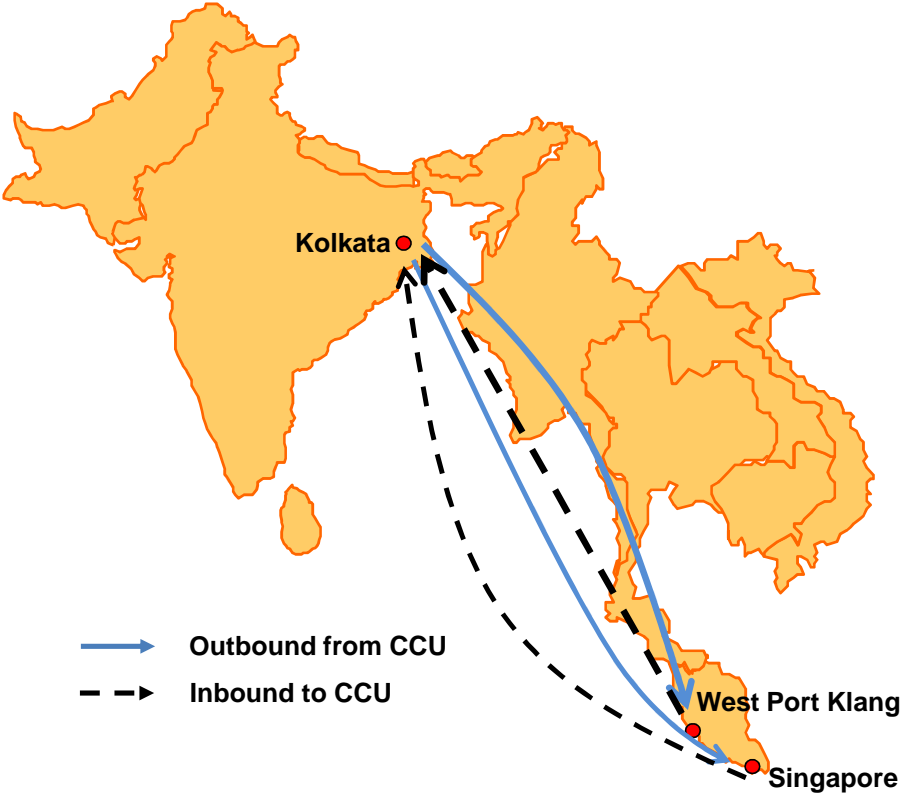

# RCH : RCL Calcutta Haldai

Outbound from CCU

	Destination / Approx. Transit Time	
POL	West Port Klang	Singapore
Kolkata	5	6

Inbound to CCU

	Destination / Approx. Transit Time
POL	Kolkata
West port Klang	6
Singapore	7