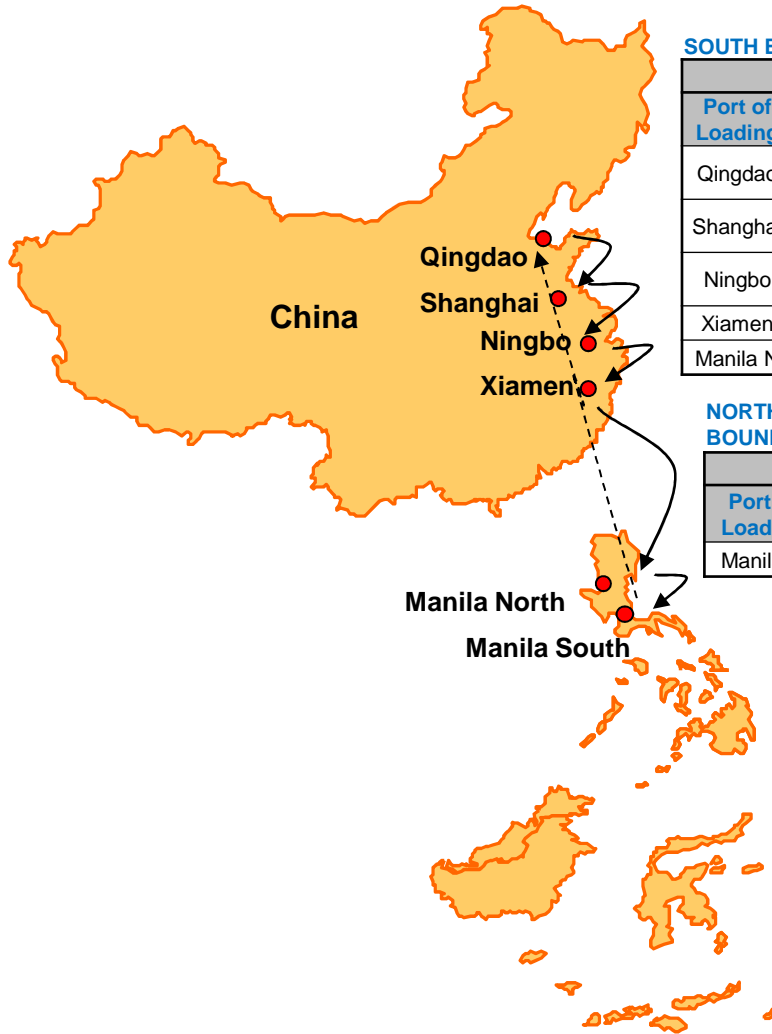

RCM : RCL CHINA MANILA SERVICE

SOUTH BOUND

Port of Loading	Origin Terminal Name	ETA	ETD	Destination / Transit Time				
				Shanghai	Ningbo	Xiamen	Manila (N)	Manila (S)
Qingdao	QINGDAO QIANWAN UNITED CONTAINER TERMINAL CO., LTD.	WED	THU	1	2	5	7	8
Shanghai	ZHENDONG CONTAINER TERMINAL (WAI QAO QIAO 2)	FRI	SAT		1	3	5	6
Ningbo	CHINA MERCHANTS INTERNATIONAL TERMINAL (DAXIE INT'1)	SAT	SUN			2	4	5
Xiamen	HAI TIAN TERMINAL	TUE	TUE				2	3
Manila N	MANILA NORTH HARBOUR	THU	FRI					1

NORTH BOUND

Port of Loading	Origin Terminal Name	ETA	ETD	Destination / Transit Time			
				Qingdao	Shanghai	Ningbo	Xiamen
Manila S	MANILA SOUTH HARBOUR	FRI	SAT	11	12	14	16