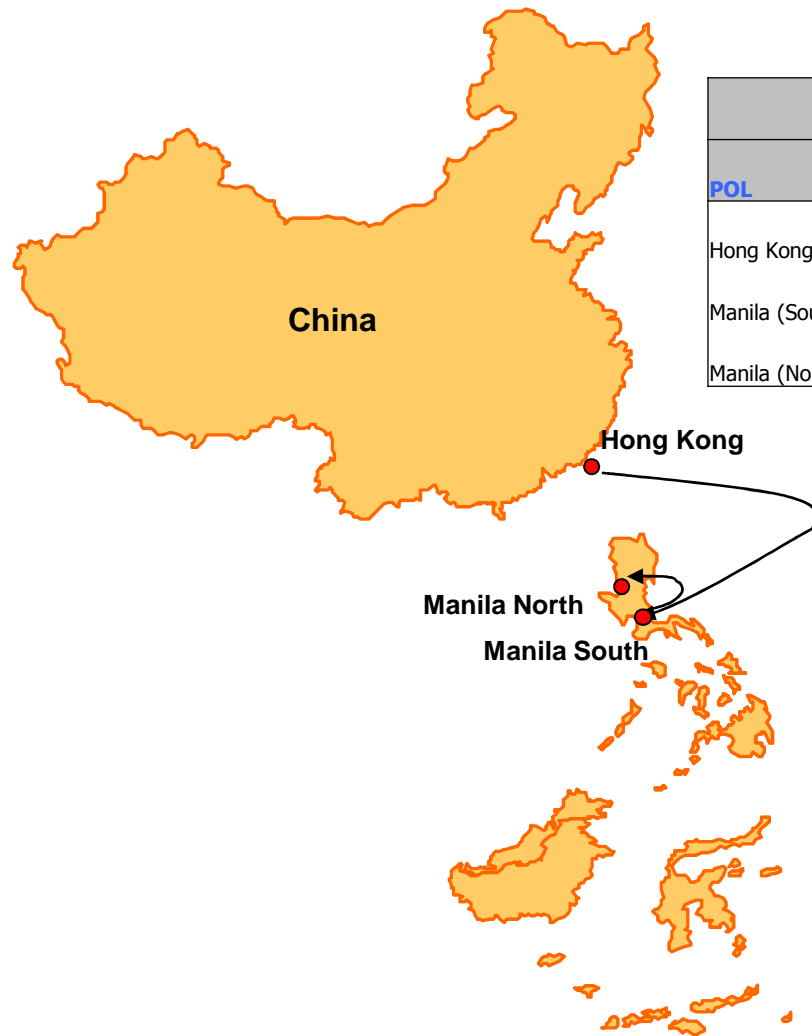

# RHM8 : RCL Hong Kong - Manila

Origin				Destination/Transit Time	
POL	Terminal Name	ETA	ETD	Manila (S)	Manila (N)
Hong Kong	MODERN TERMINALS LIMITED	Sun	Mon	2	4
Manila (South)	MANILA SOUTH HARBOUR	Wed	Thu		1
Manila (North)	MANILA NORTH HARBOUR	Fri	Fri		