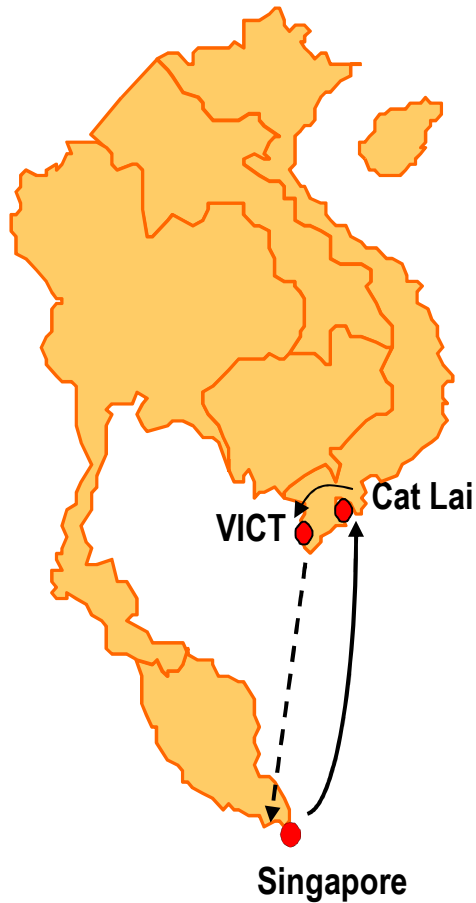

# RHS : RCL Ho Chi Minh – Singapore Service

## Singapore to Vietnam

Origin				Destination/Transit Time		
POL	Terminal Name	ETA	ETD	CatLai	VICT	Singapore
Singapore	Keppel Terminal	Sun	Mon	3	4	-
Cat Lai	Cat Lai Port (CLI)	Thu	Fri	-	-	2
VICT	Vietnam International Container Terminals	Fri	Fri	-	-	2