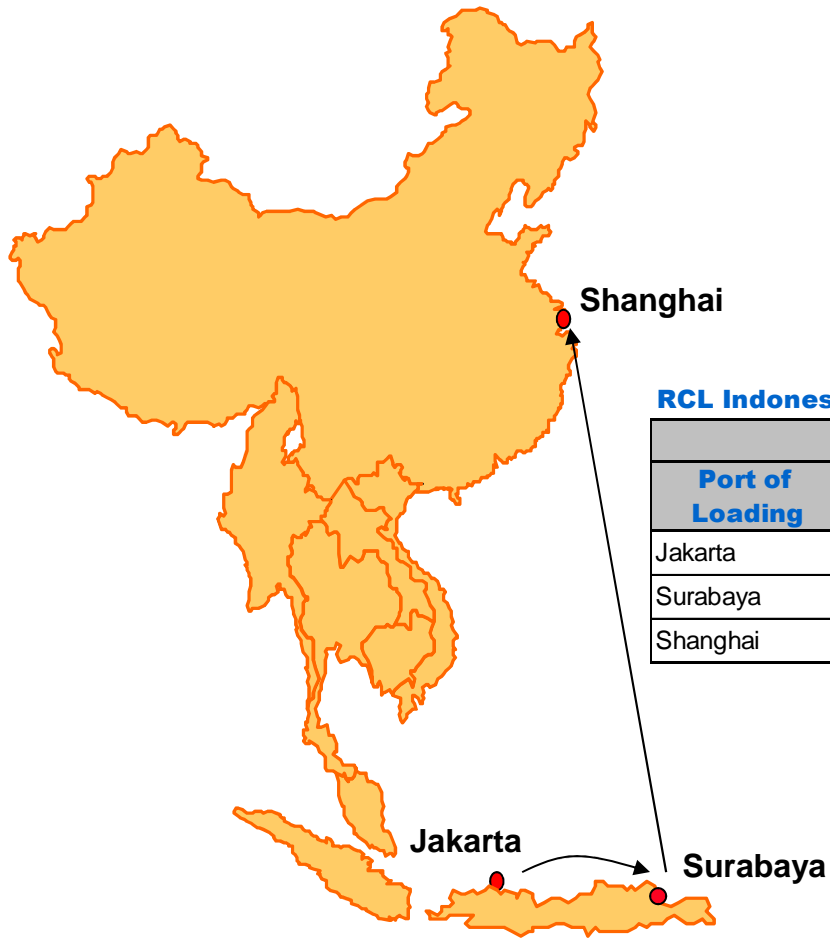

RIS : RCL INDONESIA SHANGHAI SERVICE

RCL Indonesia-Shanghai Service

Origin				Destination / Transit
Port of Loading	Terminal Name	ETA	ETD	Shanghai
Jakarta	Peti Kemas I (UTC 1)	MON	TUE	11
Surabaya	Terminal Petikemas Surabaya (TPS)	THU	FRI	8
Shanghai	Wai Gao Qiao No. 4	SAT	-	-