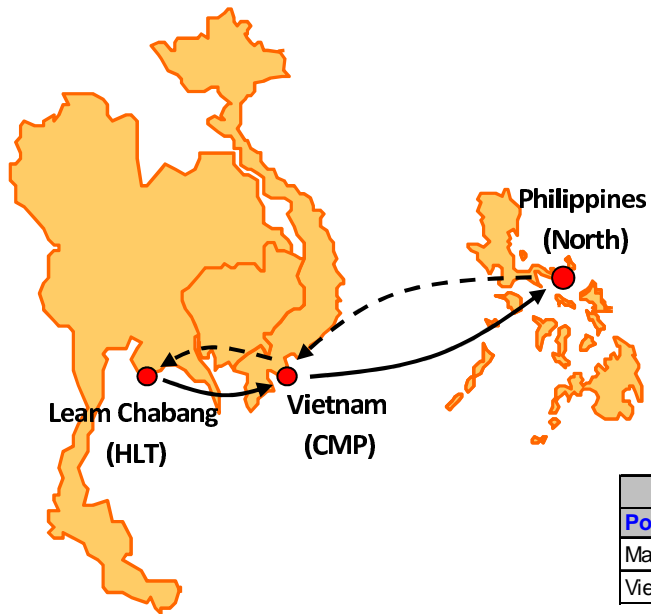

RLM : RCL Thailand - Manila

East Bound

Origin				Transit Time	
Port of Loading	Terminal	ETA	ETD	Vietnam	Manila
Laem Chabang	Hutchison Leam Chabang Terminal (HLT, C1C2)	SUN	MON	2	5
Vietnam	Tan Cang - Cai Mep Thi Vai Terminal Co., LTD	WED	THU		2

West Bound

Origin				Transit Time	
Port of Loading	Terminal	ETA	ETD	Vietnam	Leam Chabang
Manila (North)	Manila International Container Terminal (MICT)	SAT	MON	3	6
Vietnam	Tan Cang – Cai Mep International Terminal	THU	THU		3