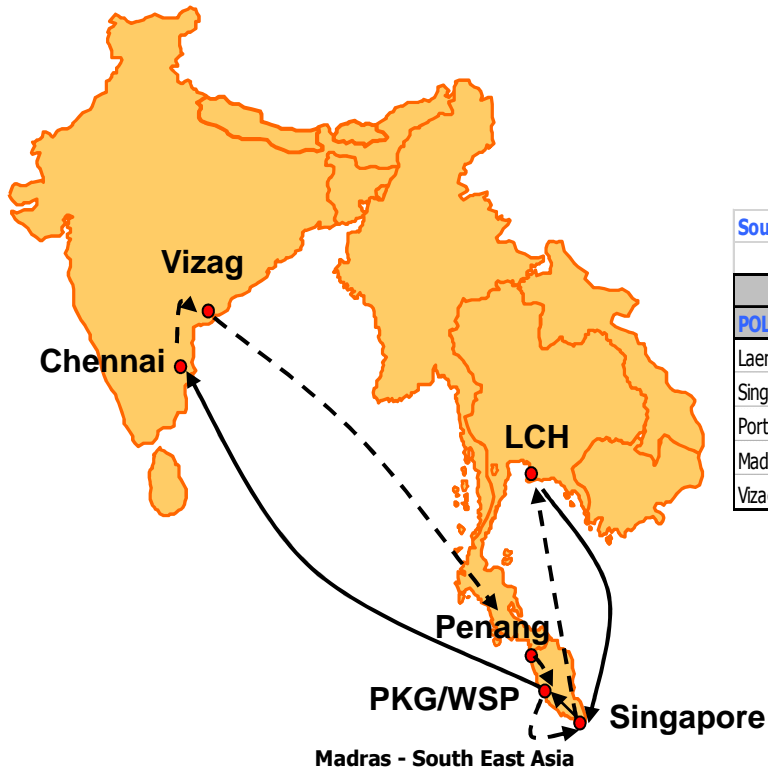

# RMB5 : RCL Madras Service

South East Asia - Madras							
Origin				Destination/Transit Time			
POL	Terminal Name	ETA	ETD	Singapore	Port Klang	Madras	Vizag
Laem Chabang	Hutchison Internal Terminal (HIT)	Sat	Sun	4	6	11	13
Singapore	Singapore PSA Terminal (PSA)	Wed	Thu	-	2	7	9
Port Klang	West port / North port	Fri	Sun	-	-	5	7
Madras	Chennai Internal Terminals (CITPL)	Thu	Fri	-	-	-	2
Vizag	Visakha Container Terminals (VCTPL)	Sat	Sun	-	-	-	-

Origin				Destination/Transit Time				
POL	Terminal Name	ETA	ETD	Vizag	Penang	Port Klang	Singapore	LaemChabang
Madras	Chennai Internal Terminals (CITPL)	Thu	Fri	2	7	10	12	16
Vizag	Visakha Container Terminals (VCTPL)	Sat	Sun	-	5	8	10	14
Penang	North Butterworth Container Terminal (NBC)	Thu	Fri	-	-	3	5	9
Port Klang	North port / West port	Sat	Sun	-	-	-	2	6
Singapore	Singapore PSA Terminal (PSA)	Mon	Tue	-	-	-	-	4
Laem Chabang	Hutchison Internal Terminal (HIT)	Sat	Sun	-	-	-	-	-