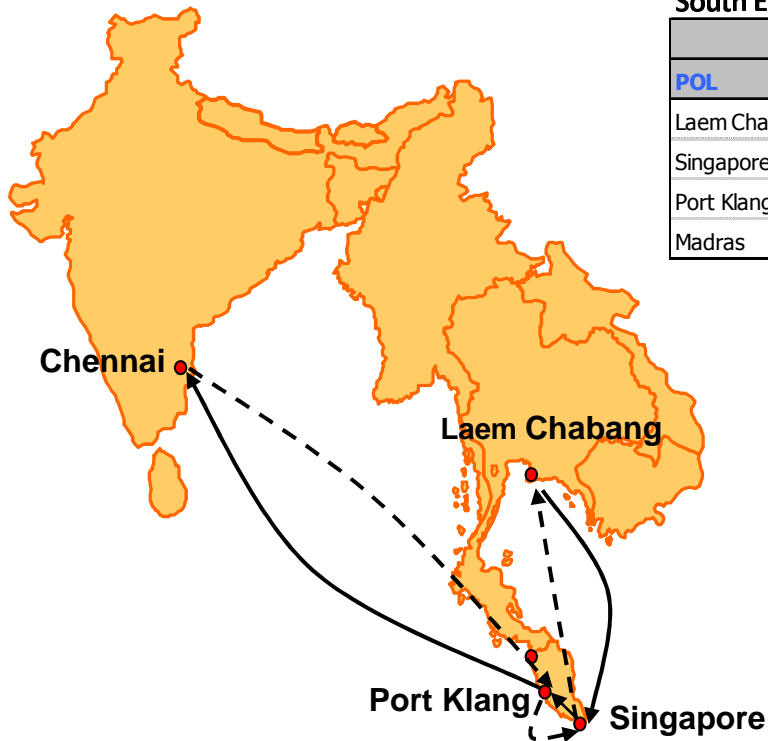

RMB6 : RCL Madras Service

South East Asia - Madras

Origin				Destination/Transit Time		
POL	Terminal Name	ETA	ETD	Singapore	Port Klang	Madras
Laem Chabang	Hutchison Internal Terminal (HIT)	Sat	Sun	3	4	10
Singapore	Singapore PSA Terminal (PSA)	Wed	Thu	-	1	6
Port Klang	West port / North port	Thu	Sat	-	-	4
Madras	Chennai Internal Terminals (CITPL)	Wed	Fri	-	-	-

Madras - South East Asia

Origin				Destination/Transit Time		
POL	Terminal Name	ETA	ETD	Port Klang	Singapore	Laem Chabang
Madras	Chennai Internal Terminals (CITPL)	Wed	Fri	3	5	8
Port Klang	North port / West port	Mon	Tue	-	1	4
Singapore	Singapore PSA Terminal (PSA)	Wed	Thu	-	-	2
Laem Chabang	Hutchison Internal Terminal (HIT)	Sat	Sun	-	-	-