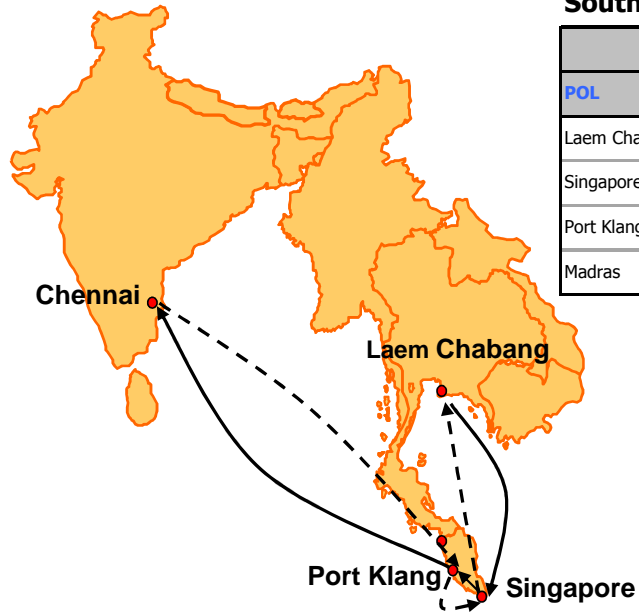

RMB6 : RCL Madras Service

South East Asia - Madras

Origin				Destination/Transit Time		
POL	Terminal Name	ETA	ETD	Singapore	Port Klang	Madras
Laem Chabang	TIPS Co.,LTD. (B4)	Sat	Sun	3	4	10
Singapore	Singapore PSA Terminal (PSA)	Wed	Thu	-	1	6
Port Klang	West port / North port	Thu	Sat	-	-	4
Madras	Chennai Internal Terminals (CITPL)	Wed	Fri	-	-	-

Madras - South East Asia

Origin				Destination/Transit Time		
POL	Terminal Name	ETA	ETD	Port Klang	Singapore	Laem Chabang
Madras	Chennai Internal Terminals (CITPL)	Wed	Fri	3	5	8
Port Klang	North port / West port	Mon	Tue	-	1	4
Singapore	Singapore PSA Terminal (PSA)	Wed	Thu	-	-	2
Laem Chabang	TIPS Co.,LTD. (B4)	Sat	Sun	-	-	-