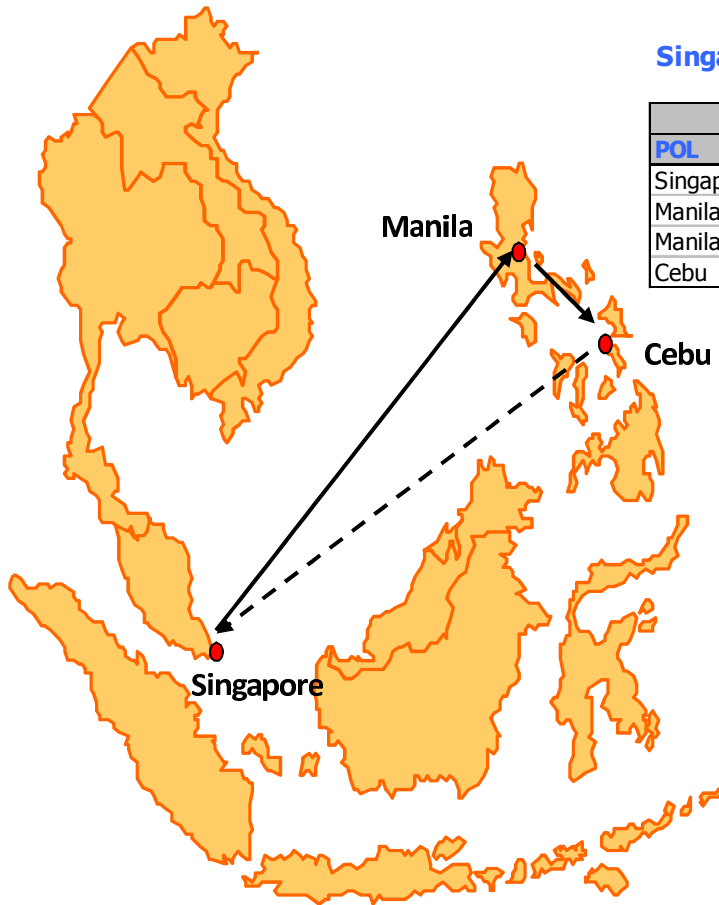

RMN5 : RCL Manila – Singapore Express

Singapore to Manila & Cebu

Origin				Destination/Transit Time			
POL	Terminal Name	ETA	ETD	MNL (S)	MNL (N)	CEB	SIN
Singapore	Port of Singapore Authority	Mon	Tue	4	5	8	-
Manila	Manila South Harbour	Sat	Sun	-	-	3	8
Manila	Manila North Harbour	Sun	Tue	-	-	1	6
Cebu	Cebu International Terminal	Wed	Wed	-	-	-	5