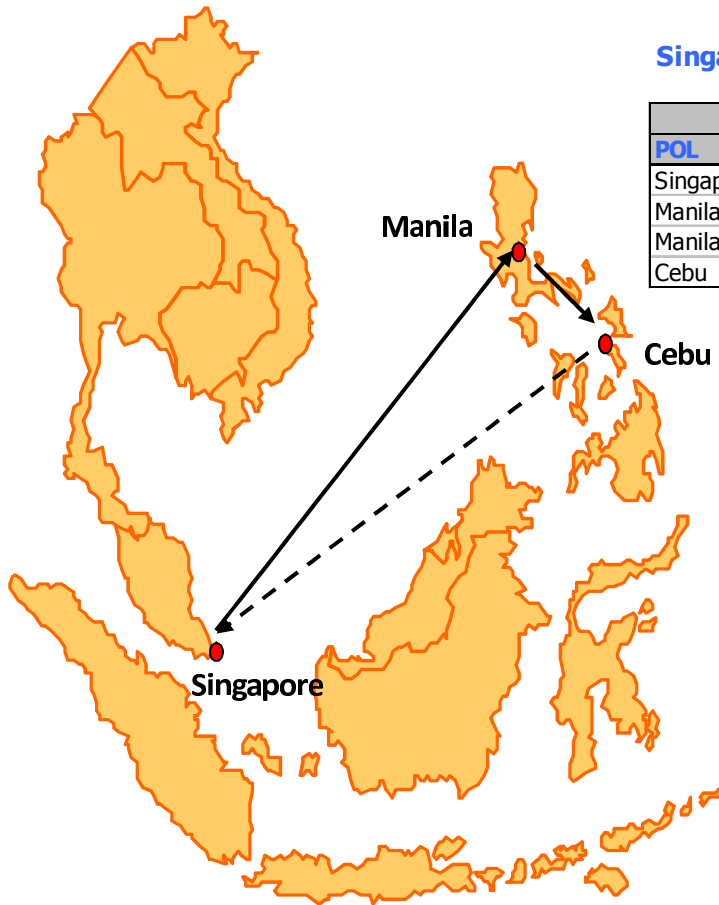

# RMN5 : RCL Manila – Singapore Express

## Singapore to Manila & Cebu

Origin				Destination/Transit Time			
POL	Terminal Name	ETA	ETD	MNL (S)	MNL (N)	CEB	SIN
Singapore	Port of Singapore Authority	Mon	Tue	4	5	8	-
Manila	Manila South Harbour	Sat	Sun	-	-	3	8
Manila	Manila North Harbour	Sun	Tue	-	-	1	6
Cebu	Cebu International Terminal	Wed	Wed	-	-	-	5