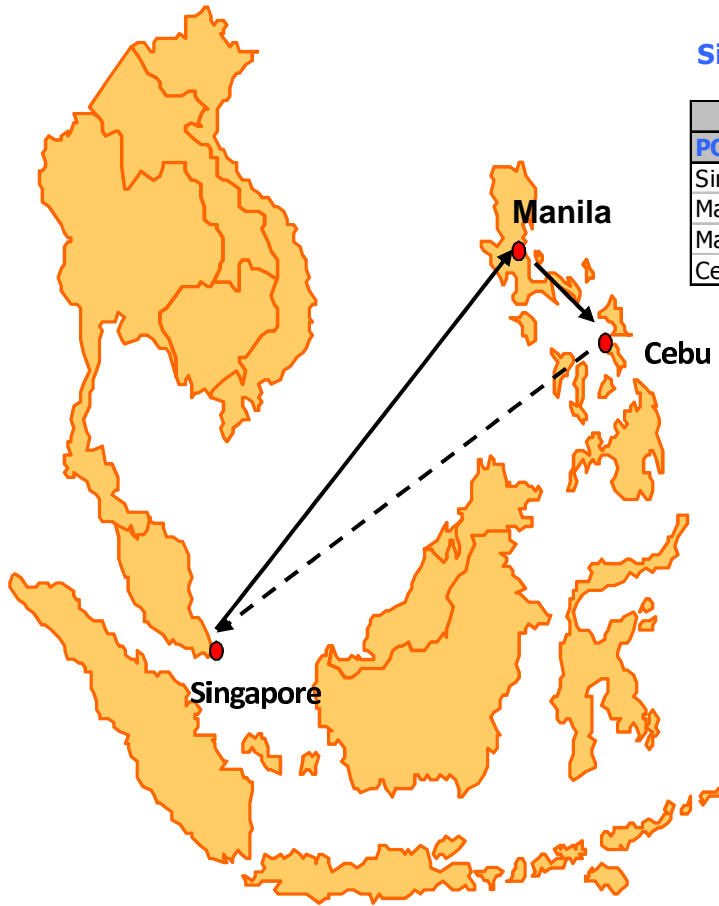

RMN5 : RCL Manila – Singapore Express

Singapore to Manila & Cebu

Origin				Destination/Transit Time			
POL	Terminal Name	ETA	ETD	MNL (S)	MNL (N)	CEB	SIN
Singapore	Keppel Terminal	Mon	Tue	4	5	8	-
Manila (South)	Asian Terminals Inc.	Sat	Sun	-	-	3	8
Manila (North)	Manila North Harbour	Sun	Tue	-	-	1	6
Cebu	Cebu International Terminal	Wed	Wed	-	-	-	5