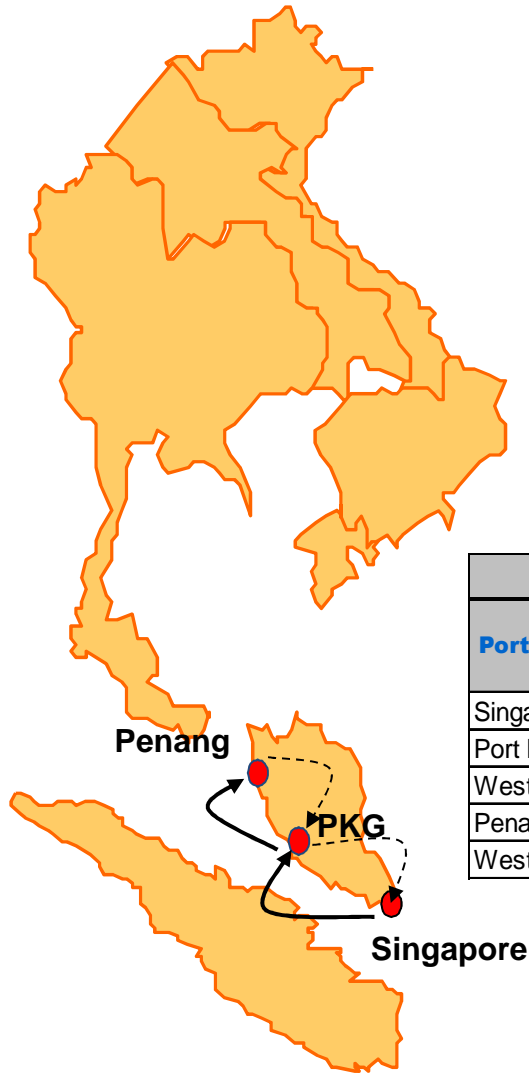

RMS: RCL STRAITS OF MALACCA SERVICE

Origin				Destination / Transit Time			
Port of Loading	Terminal Name	ETA	ETD	Port Klang	West Port	Penang	Singapore
Singapore	Keppel Terminal	TUE	WED	1	1	3	-
Port Klang	Northport (Malaysia) Bhd	THU	THU	-	-	2	-
West Port	Westport Malaysia Sdn Bhd	THU	THU	-	-	2	-
Penang	North Butterworth Container Terminal	SAT	SUN	-	1	-	2
West Port	Westport Malaysia Sdn Bhd	MON	MON	-	-	-	1