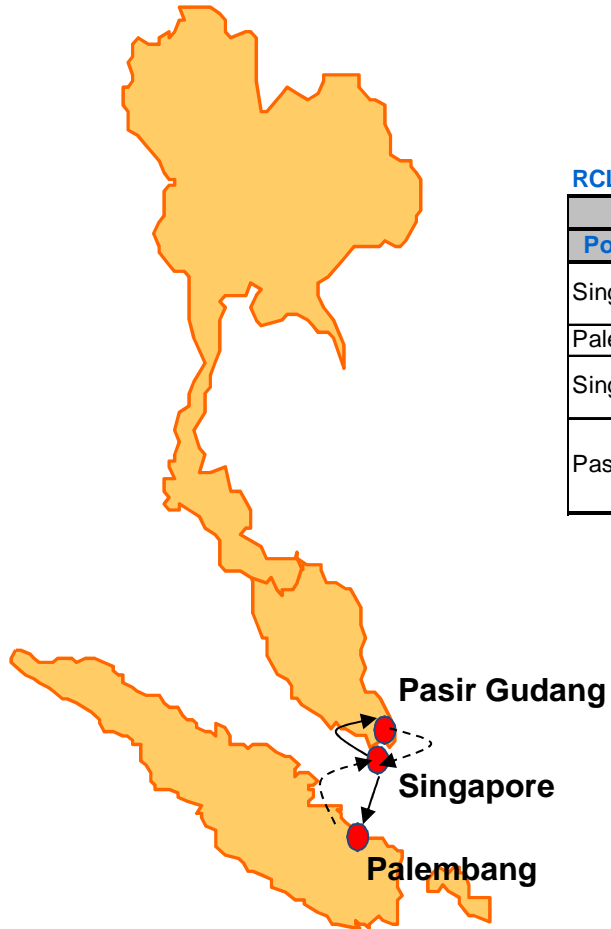

RPS : RCL PALEMBANG PASIR GUDANG SERVICE

RCL Palembang - Pasir Gudang Service

Origin				Destination / Transit Time		
Port of Loading	Terminal Name	ETA	ETD	Palembang	Singapore	Pasir Gudang
Singapore	Port of Singapore Authority	TUE	TUE	2	-	-
Palembang	Boom Baru	THU	FRI	-	2	-
Singapore	Port of Singapore Authority	SUN	SUN	-	-	0.5
Pasir Gudang	Johor Port Container Terminal	SUN	MON	-	0.5	-