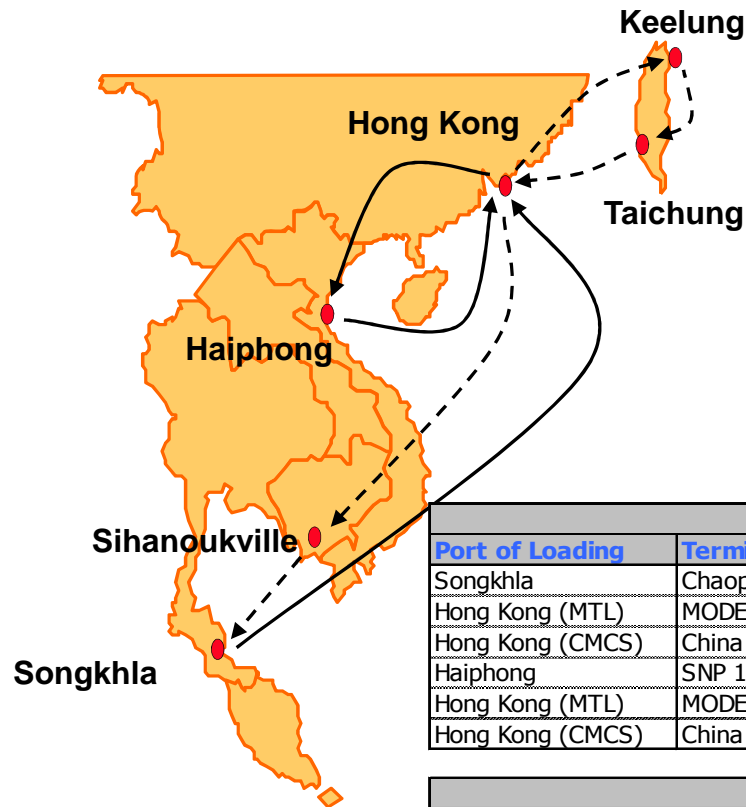

# RSK3 : RCL SONGKHLA - TAIWAN - SIHANOUKVILLE

Origin		Destination/Transit Time							
Port of Loading	Terminal Name	ETA	ETD	HKG	HPH	HKG	KEL	TXG	KOS
Songkhla	Chaophaya Terminal International	Sat	Sun	5	7	-	12	13	-
Hong Kong (MTL)	MODERN TERMINALS LIMITED	Thu	Thu	-	3	-	-	-	-
Hong Kong (CMCS)	China Merchants Container Services Ltd	Thu	Fri	-	2	-	-	-	-
Haiphong	SNP 128 (TAN CANG 128)	Sat	Sun	-	-	3	5	6	12
Hong Kong (MTL)	MODERN TERMINALS LIMITED	Tue	Tue	-	-	-	3	4	-
Hong Kong (CMCS)	China Merchants Container Services Ltd	Tue	Wed	-	-	-	2	3	-

Origin				Destination/Transit Time			
Port of Loading	Terminal Name	ETA	ETD	HKG	KOS	SGZ	HPH
Keelung	Eastern Container Port Terminal (ULIC)	Thu	Fri	3	7	9	-
Taichung	China Container Terminal Corporation (CCTC)	Fri	Sat	2	6	8	-
Hong Kong (MTL)	MODERN TERMINALS LIMITED	Sun	Mon	-	4	5	-
Sihanoukville	The Sihanoukville Autonomous Port	Thu	Fri	7	-	-	-