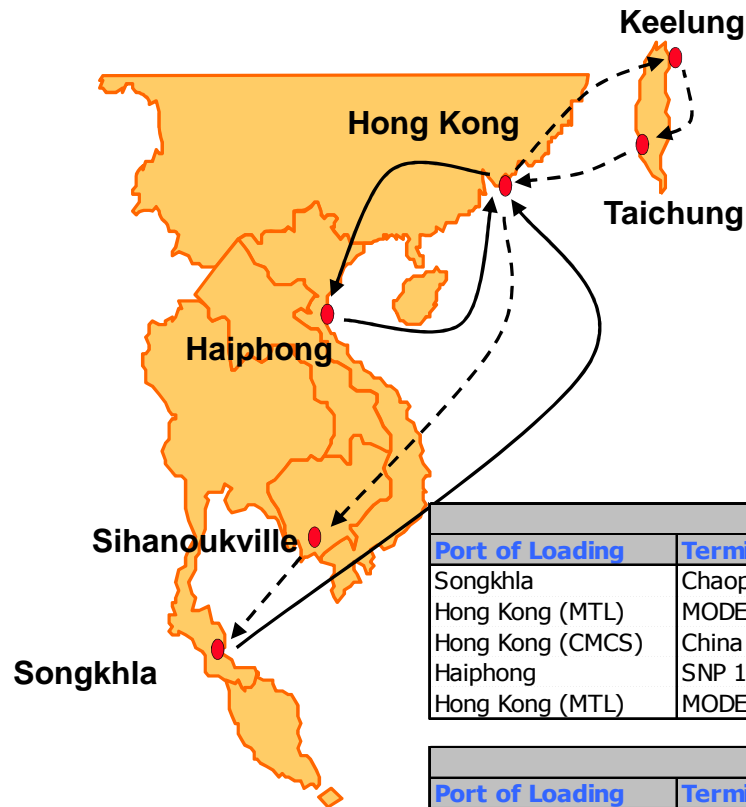

RSK6 : RCL SONGKHLA - TAIWAN - SIHANOUKVILLE

Origin				Destination/Transit Time					
Port of Loading	Terminal Name	ETA	ETD	HKG	HPH	HKG	KEL	TXG	KOS
Songkhla	Chaophaya Terminal International	Sat	Sun	5	7	-	12	13	-
Hong Kong (MTL)	MODERN TERMINALS LIMITED	Thu	Thu	-	3	-	-	-	-
Hong Kong (CMCS)	China Merchants Container Services Ltd	Thu	Fri	-	2	-	-	-	-
Haiphong	SNP 128 (TAN CANG 128)	Sat	Sun	-	-	3	5	6	12
Hong Kong (MTL)	MODERN TERMINALS LIMITED	Tue	Wed	-	-	-	3	4	-

Origin				Destination/Transit Time			
Port of Loading	Terminal Name	ETA	ETD	HKG	KOS	SGZ	HPH
Keelung	Eastern Container Port Terminal (ULIC)	Thu	Fri	3	7	9	-
Taichung	China Container Terminal Corporation (CCTC)	Fri	Sat	2	6	8	-
Hong Kong (MTL)	MODERN TERMINALS LIMITED	Sun	Mon	-	4	5	-
Sihanoukville	The Sihanoukville Autonomous Port	Thu	Fri	7	-	-	-