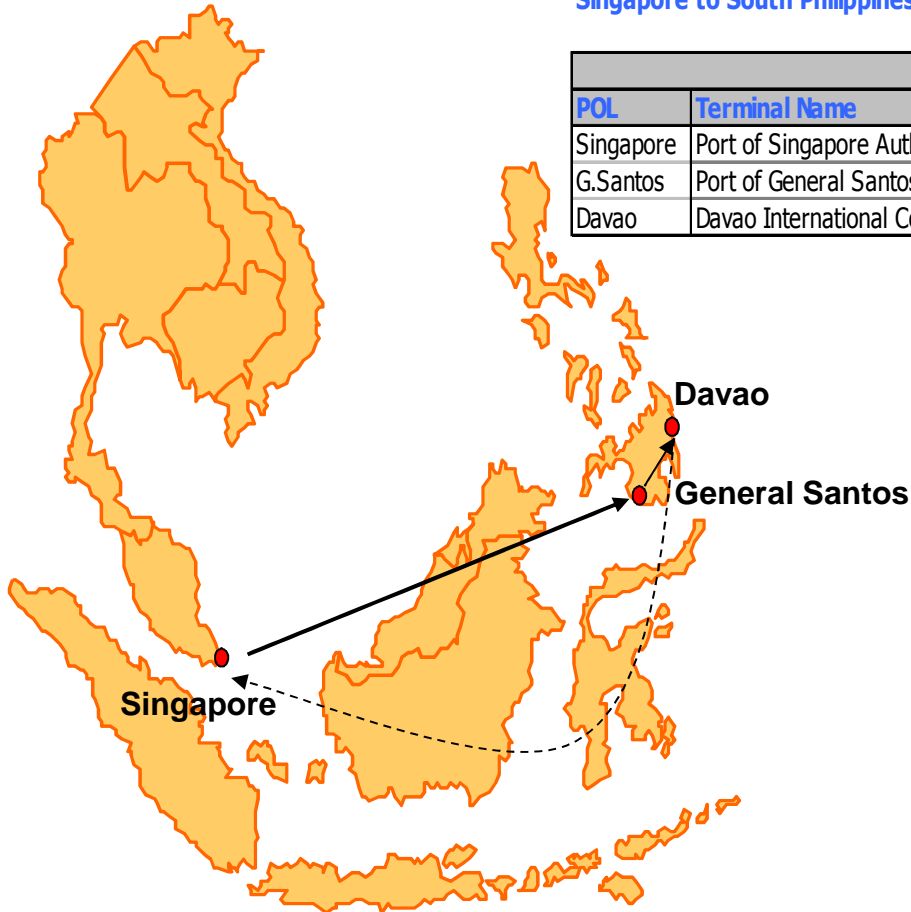

RSP5 : RCL South Philippines

Singapore to South Philippines

Origin				Destination/Transit Time		
POL	Terminal Name	ETA	ETD	GES	DVO	SIN
Singapore	Port of Singapore Authority	Thu	Fri	5	8	-
G.Santos	Port of General Santos	Wed	Thu	-	2	7
Davao	Davao International Container Terminal	Sat	Sun	-	-	4