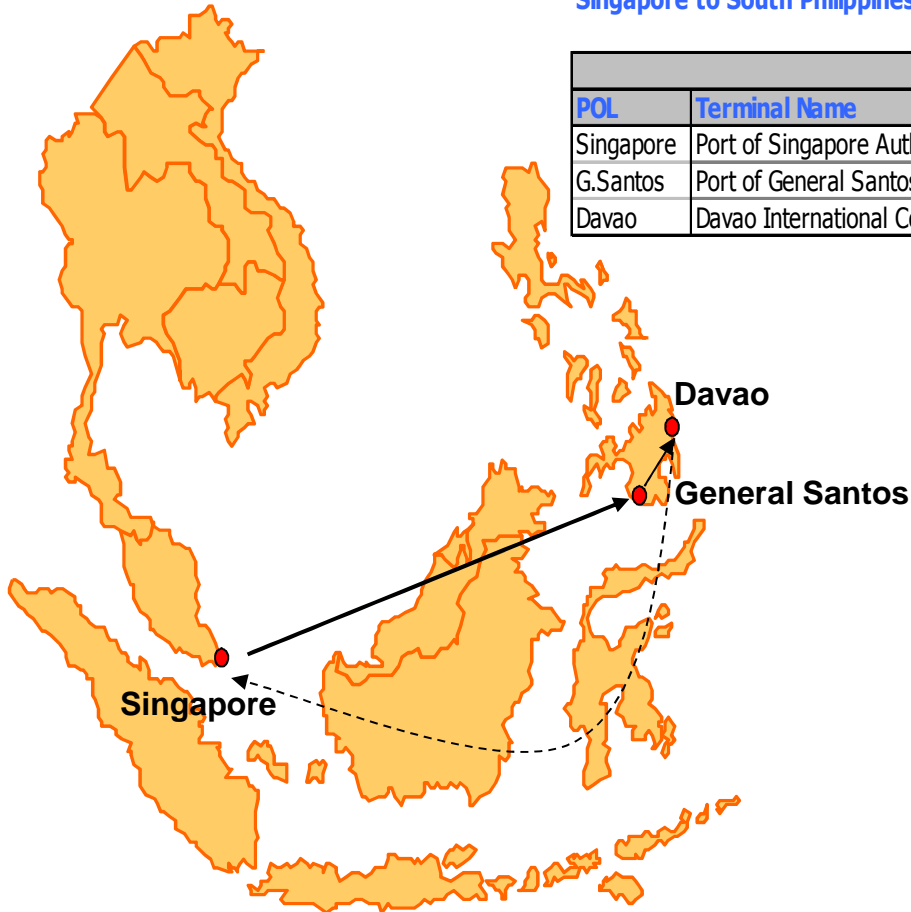

RSP5 : RCL South Philippines

Singapore to South Philippines

Origin				Destination/Transit Time		
POL	Terminal Name	ETA	ETD	GES	DVO	SIN
Singapore	Port of Singapore Authority	Thu	Fri	5	8	-
G.Santos	Port of General Santos	Wed	THU	-	2	7
Davao	Davao International Container Terminal	Sat	Sun	-	-	4