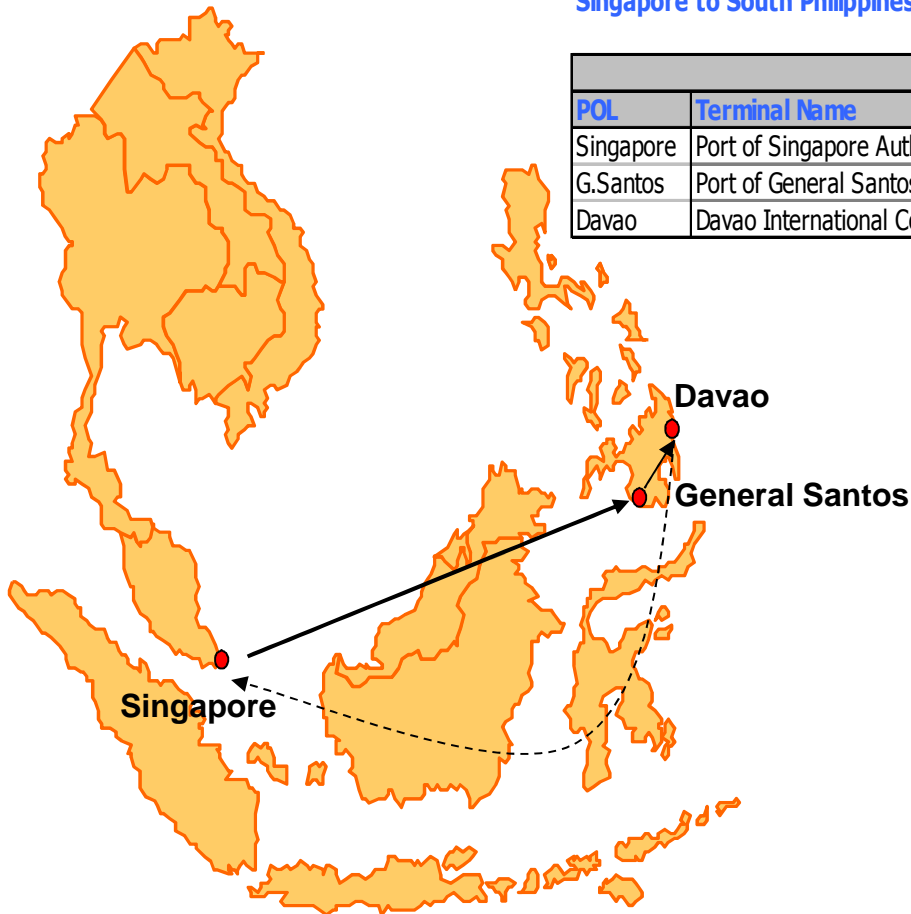

RSP5 : RCL South Philippines

Singapore to South Philippines

Origin				Destination/Transit Time		
POL	Terminal Name	ETA	ETD	GES	DVO	SIN
Singapore	Port of Singapore Authority	Thu	Fri	5	8	-
G.Santos	Port of General Santos	Wed	Fri	-	1	6
Davao	Davao International Container Terminal	Sat	Sun	-	-	4