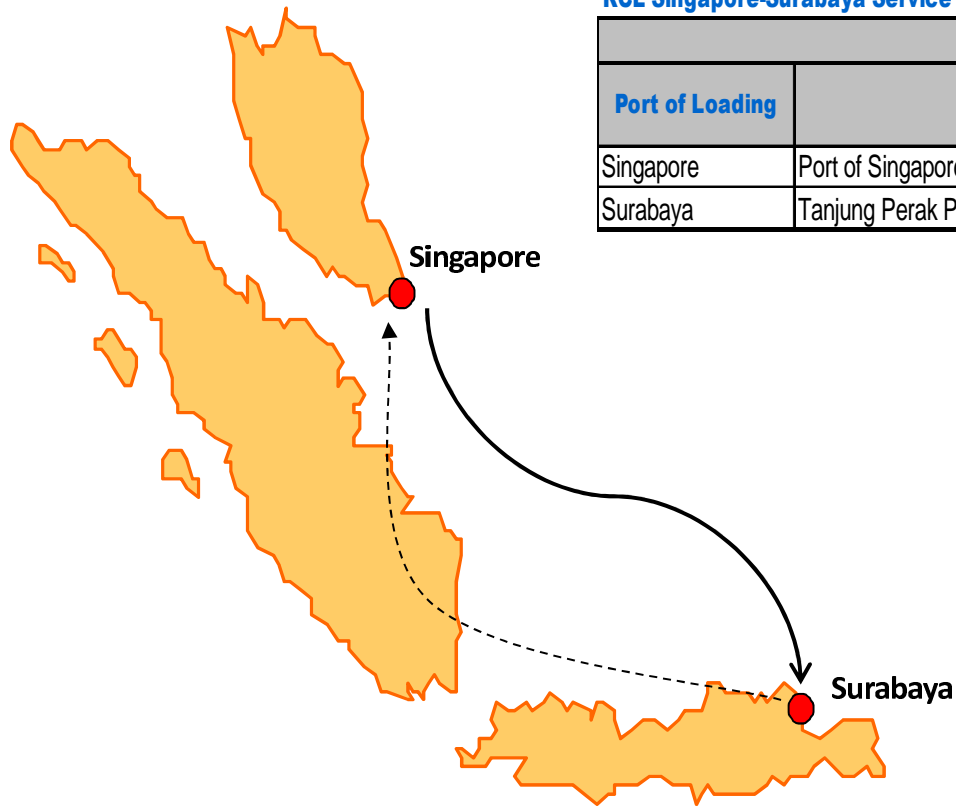

RSU2 : RCL Singapore-Surabaya Service

RCL Singapore-Surabaya Service

Origin				Destination / Transit Time	
Port of Loading	Terminal Name	ETA	ETD	Singapore	Surabaya
Singapore	Port of Singapore Authority	SUN	MON	-	2
Surabaya	Tanjung Perak Port Public Terminal	WED	THU	3	-