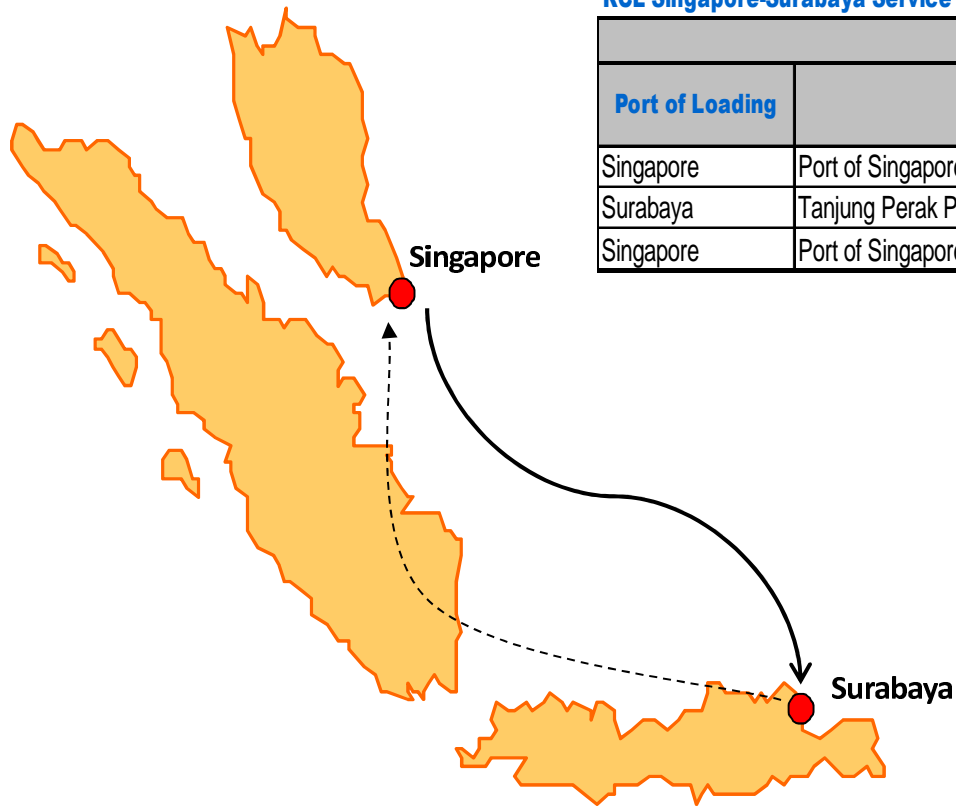

# RSU3 : RCL Singapore-Surabaya Service

RCL Singapore-Surabaya Service

Origin				Destination / Transit Time	
Port of Loading	Terminal Name	ETA	ETD	Singapore	Surabaya
Singapore	Port of Singapore Authority	TUE	WED	-	2
Surabaya	Tanjung Perak Port Public Terminal	FRI	SUN	2	-
Singapore	Port of Singapore Authority	TUE	WED	-	2