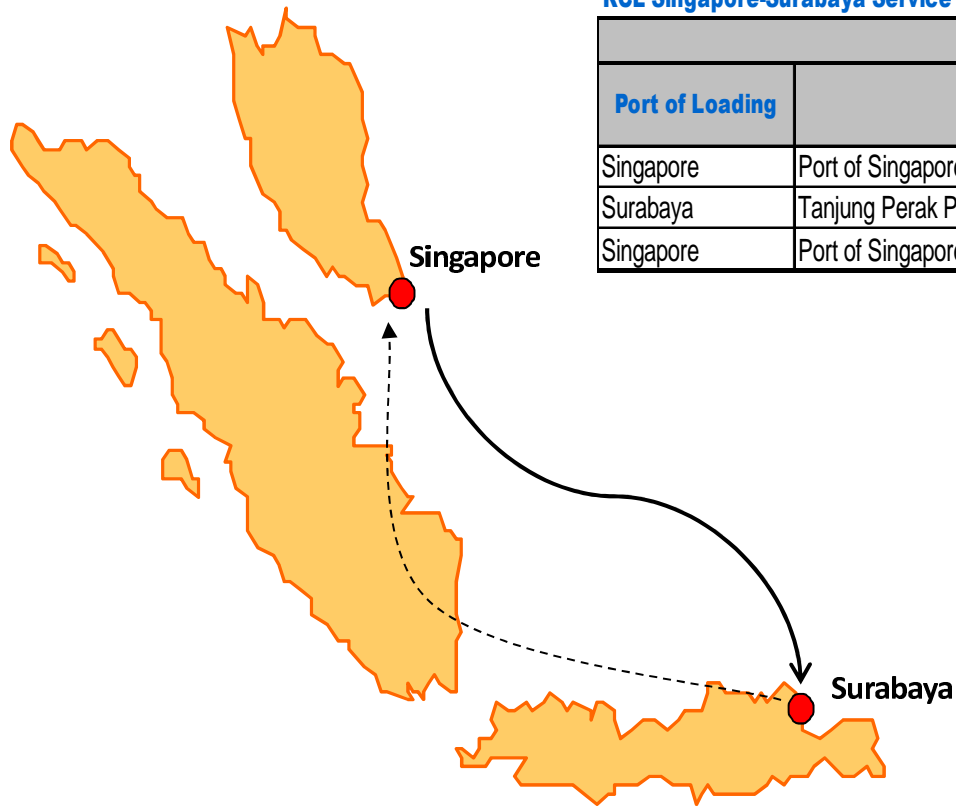

RSU3 : RCL Singapore-Surabaya Service

RCL Singapore-Surabaya Service

Origin				Destination / Transit Time	
Port of Loading	Terminal Name	ETA	ETD	Singapore	Surabaya
Singapore	Port of Singapore Authority	TUE	WED	-	2
Surabaya	Tanjung Perak Port Public Terminal	FRI	SUN	2	-
Singapore	Port of Singapore Authority	TUE	WED	-	2