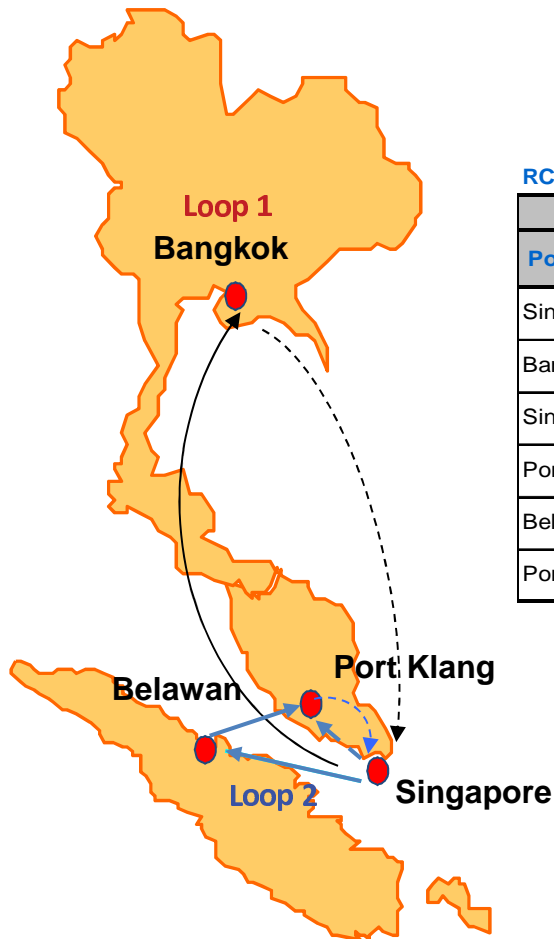

RTB : RCL THAILAND BELAWAN SERVICE

RCL Thailand Belawan Service

Origin				Destination / Transit Time				
Port of Loading	Terminal Name	ETA	ETD	Bangkok	Singapore	Port Klang	Belawan	Port Klang
Singapore	Port of Singapore Authority	MON	TUE	3	-	-	-	-
Bangkok (PAT)	Port Authority of Thailand	FRI	SUN	-	2	4	5	-
Singapore	Port of Singapore Authority	TUE	WED	-	-	1	2	-
Port Klang	Westport	THU	THU	-	-	-	1	-
Belawan	BICT	FRI	SAT	6	2	-	-	1
Port Klang	Westport	SUN	SUN	5	1	-	-	-