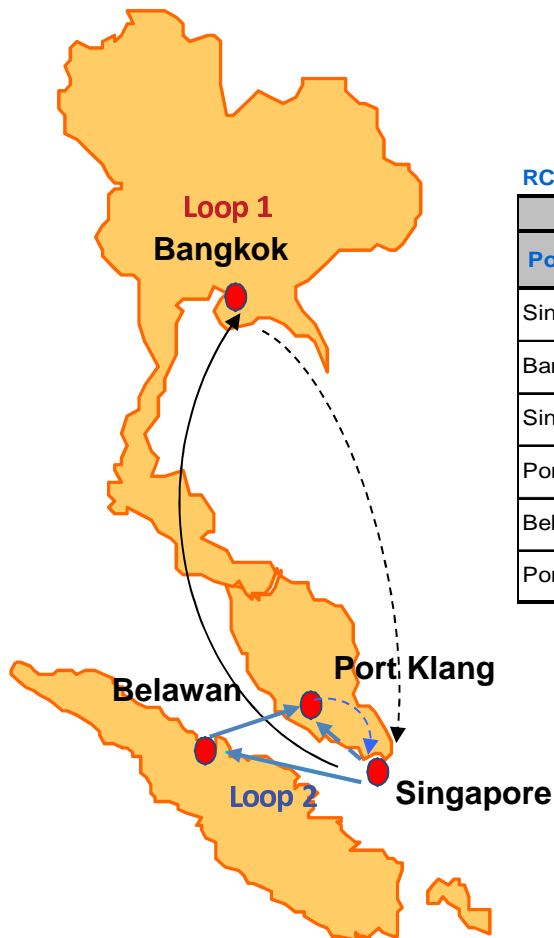

RTB : RCL THAILAND BELAWAN SERVICE

RCL Thailand Belawan Service

Origin				Destination / Transit Time				
Port of Loading	Terminal Name	ETA	ETD	Bangkok	Singapore	Port Klang	Belawan	Port Klang
Singapore	Port of Singapore Authority	MON	TUE	3	-	-	-	-
Bangkok (PAT)	Port Authority of Thailand	FRI	SUN	-	2	4	5	-
Singapore	Port of Singapore Authority	TUE	WED	-	-	1	2	-
Port Klang	Westport	THU	THU	-	-	-	1	-
Belawan	BICT	FRI	SAT	6	2	-	-	1
Port Klang	Westport	SUN	SUN	5	1	-	-	-