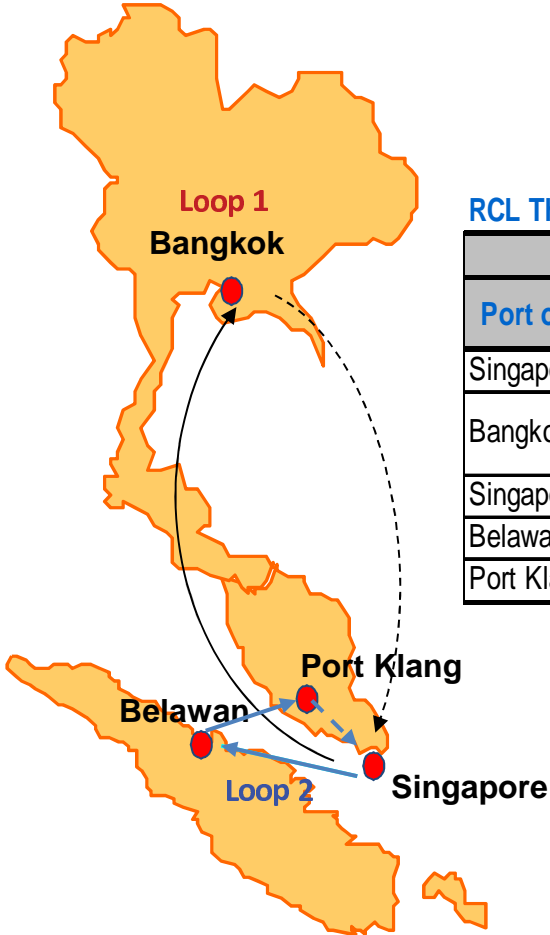

RTB : RCL THAILAND BELAWAN SERVICE

RCL Thailand Belawan Service

Origin				Destination / Transit Time			
Port of Loading	Terminal Name	ETA	ETD	Bangkok	Singapore	Belawan	Port Klang
Singapore	Keppel Terminal	MON	TUE	3	-		-
Bangkok (PAT)	Port Authority of Thailand	FRI	SUN	-	3		-
Singapore	Keppel Terminal	WED	THU	-	-	1	-
Belawan	BICT	FRI	SAT	-	-		1
Port Klang	Westport	SUN	SUN	-	1	-	-