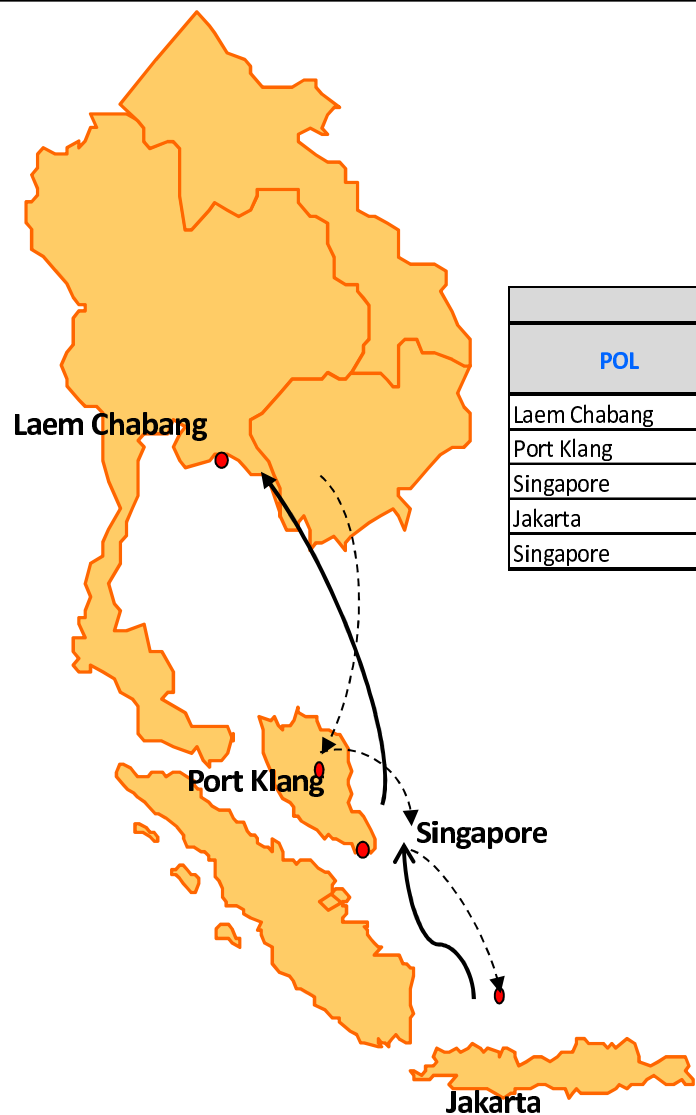

RTI : RCL THAILAND INDONESIA SERVICE

ORIGIN				DESTINATION / TRANSIT TIME			
POL	Terminal Name	ETA	ETD	Jakarta (UTC1)	Singapore	Laem Chabang	West Port
Laem Chabang	Tips (B4) Co. Ltd	WED	THU	6	4	-	3
Port Klang	Westport Malaysia Sdn Bnd	SUN	SUN	3	0.5	-	-
Singapore	Port of Singapore Authority	MON	TUE	1.5	-	-	-
Jakarta	JICT (UTC1)	WED	FRI	-	2	5	9
Singapore	Port of Singapore Authority	SUN	MON	-	-	2	-