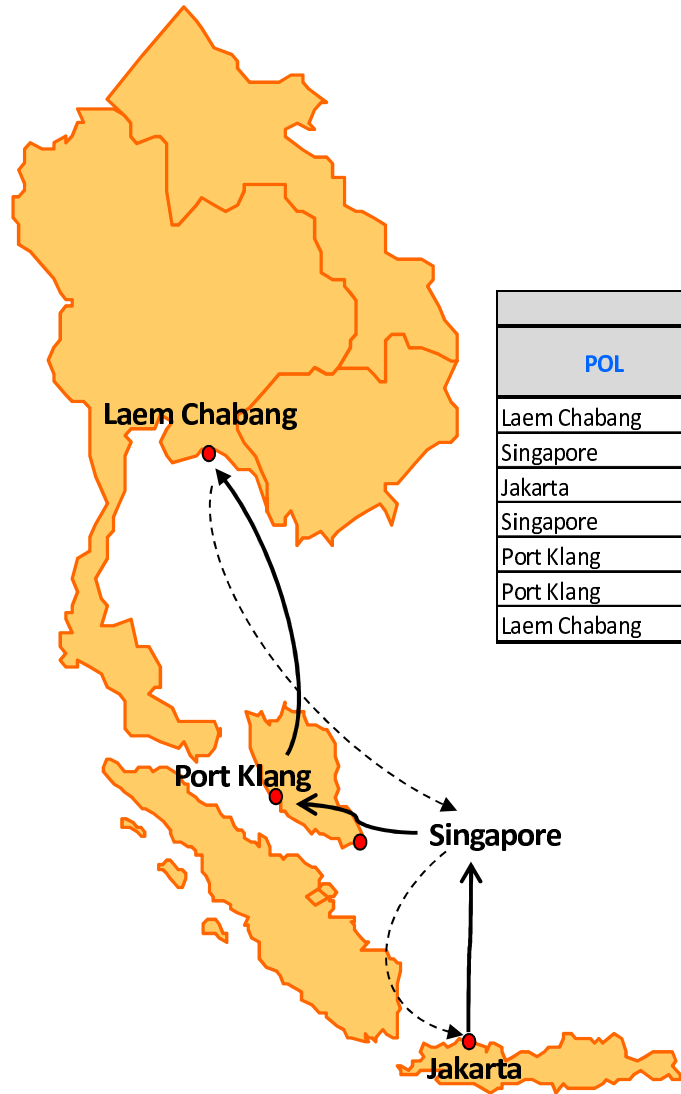

RTI11 : RCL THAILAND INDONESIA SERVICE

ORIGIN				DESTINATION / TRANSIT TIME			
POL	Terminal Name	ETA	ETD	Jakarta (UTC1)	Singapore	Laem Chabang	Port Klang
Laem Chabang	Tips (B4) Co. Ltd	SUN	TUE	4	2	-	-
Singapore	Port of Singapore Authority	THU	FRI	1	-	-	-
Jakarta	New Priok Container Terminal	SAT	MON	-	1	6	3
Singapore	Port of Singapore Authority	TUE	WED	-	-	4	1
Port Klang	Westport Malaysia Sdn Bnd	THU	THU	-	-	3	-
Port Klang	Northport (Malaysia) Bhd	THU	FRI	-	-	3	-
Laem Chabang	Tips (B4) Co. Ltd	SUN	TUE	-	2	-	-