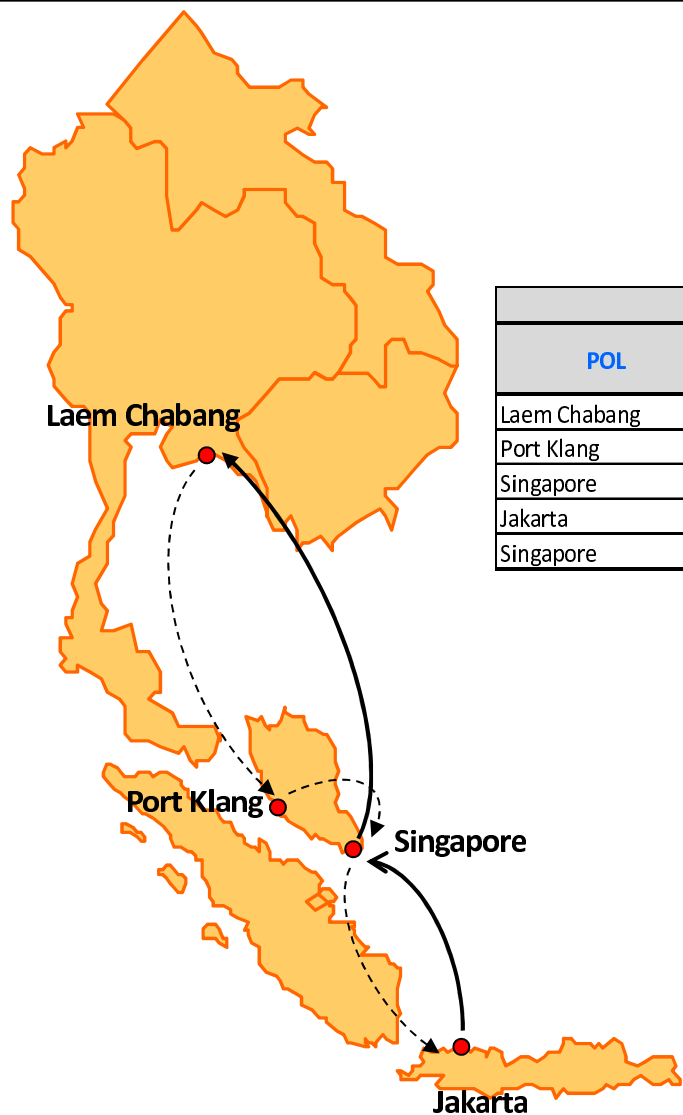

RTI12 : RCL THAILAND INDONESIA SERVICE

ORIGIN				DESTINATION / TRANSIT TIME			
POL	Terminal Name	ETA	ETD	Jakarta (UTC1)	Singapore	Laem Chabang	West Port
Laem Chabang	Tips (B4) Co. Ltd	WED	THU	6	4	-	3
Port Klang	Westport Malaysia Sdn Bnd	SUN	SUN	3	1	-	-
Singapore	Port of Singapore Authority	MON	TUE	1	-	-	-
Jakarta	PT Mustika Alam Lestari	WED	FRI	-	2	5	8
Singapore	Port of Singapore Authority	SUN	MON	-	-	2	-