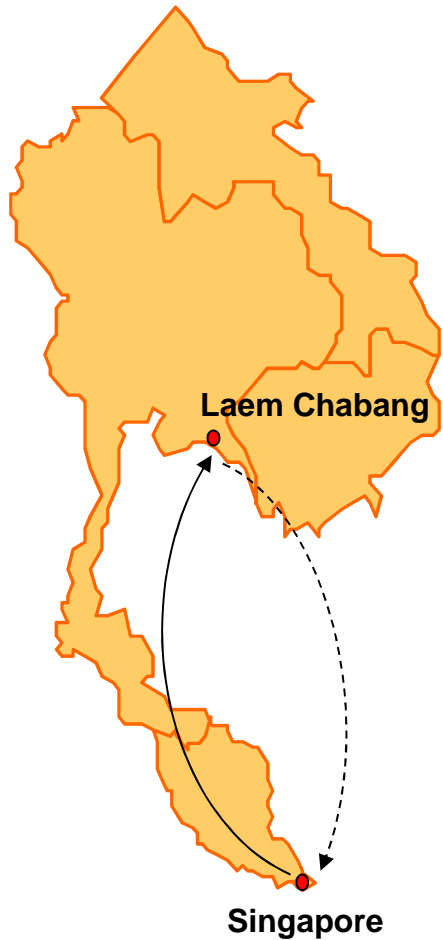

# RTS : RCL THAILAND SINGAPORE SERVICE

RCL Thailand - Singapore Service (RTS11)

Loop	Port of Loading	Origin			Destination / Transit Time	
		Terminal	ETA	ETD	Laem Chabang	Singapore
1	Singapore	Port of Singapore Authority	WED	FRI	2	-
	Laem Chabang	TIPS B4	SUN	MON	-	2