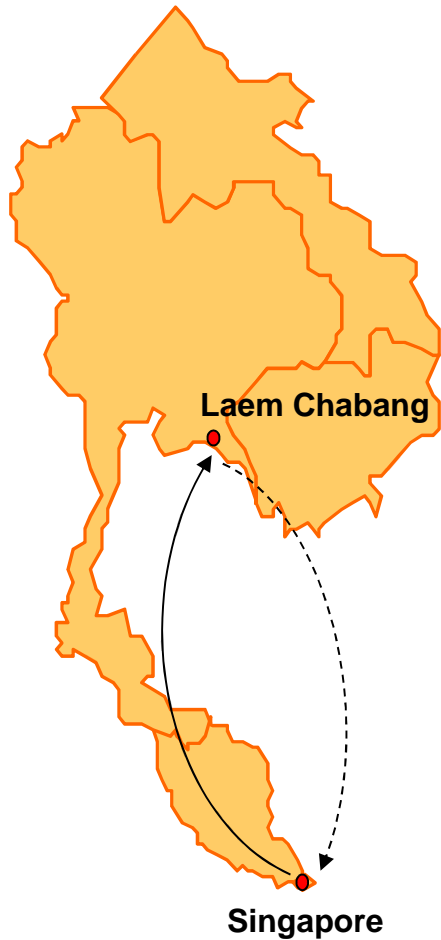

RTS : RCL THAILAND SINGAPORE SERVICE

RCL Thailand - Singapore Service (RTS11)

Loop	Port of Loading	Origin			Destination / Transit Time	
		Terminal	ETA	ETD	Laem Chabang	Singapore
1	Singapore	Port of Singapore Authority	WED	FRI	2	-
	Laem Chabang	TIPS B4	SUN	MON	-	2