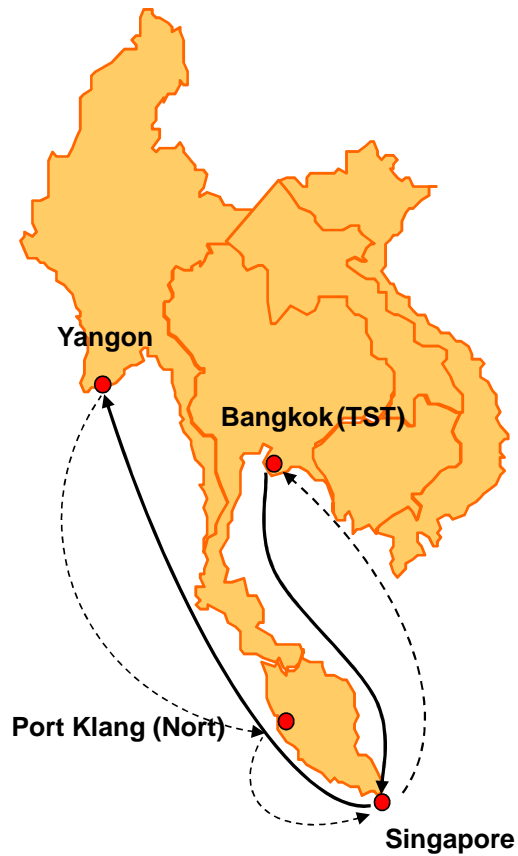

## RTY : RCL THAILAND YANGON SERVICE

Origin		Destination/Transit Time						
POL	Terminal Name	ETA	ETD	SIN	RGN	PKG (N)	SIN	TST
Bangkok/TST	TS Transport and Logistics CO.,LTD	Sat	Sun	4	8	15	-	-
Singapore	Keppel Terminal	Wed	Thu	-	4	11	-	-
Yangon	Myanmr Industrual Port (MIP)	Sun	Wed	-	-	4	7	11
Port Klang	Northport (Malaysia) Bhd	Sun	Mon	-	-	-	2	6
Singapore	Keppel Terminal	Tue	Wed	-	-	-	-	4
Bangkok/TST	TS Transport and Logistics CO.,LTD	Sat	Sun	4	8	15	-	-