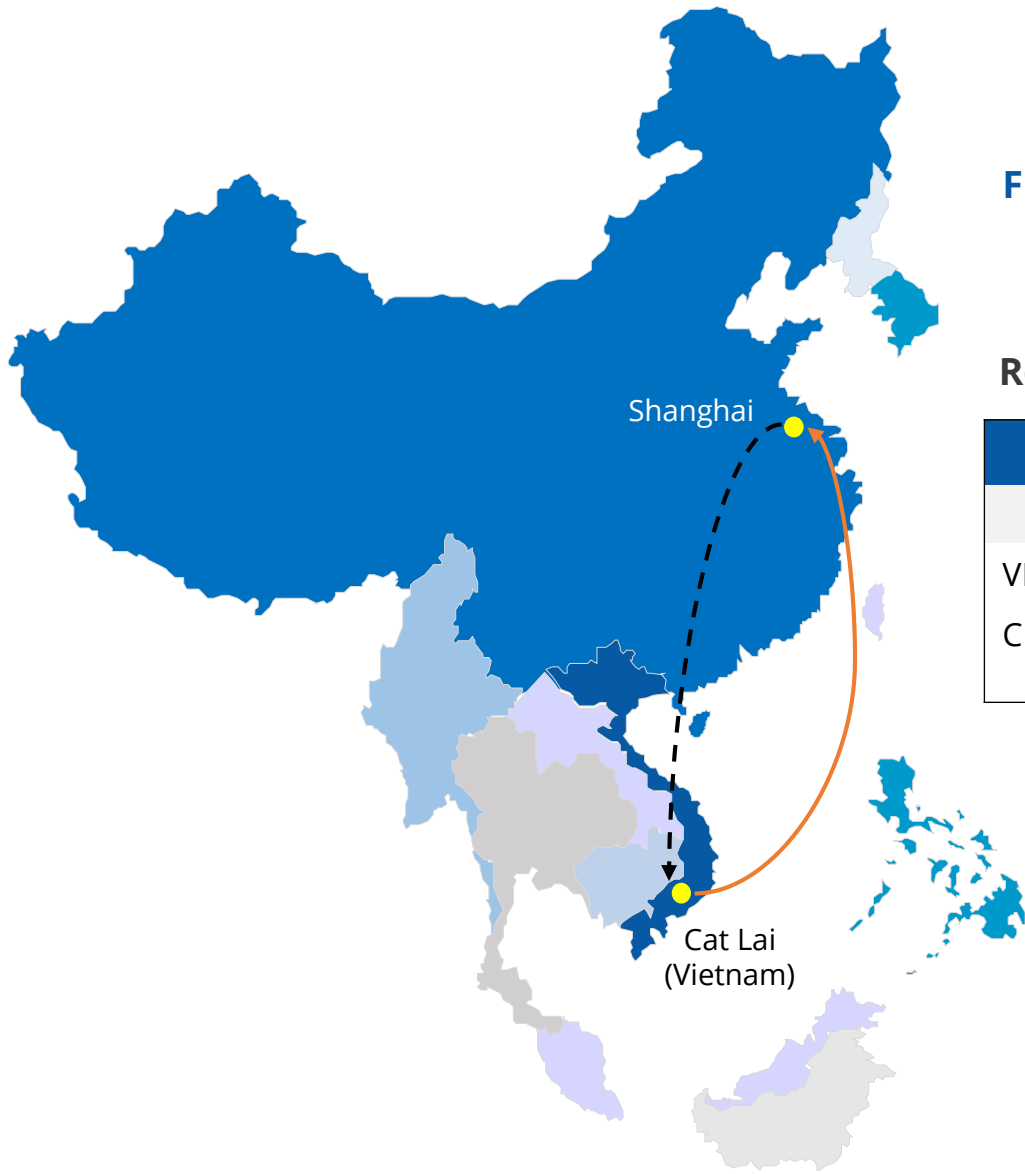

RVC : RCL VIETNAM - CHINA SERVICE

Frequency : 1 Sailing per week

Rotation : Ho Chi Minh to Shanghai

POL		TERMINAL	SHA	
			TUE	
VNSGN	Cat Lai Terminal		WED	6
CNSHA	Mingdong Container Terminal - Wai Gao Qiao 5		TUE	-