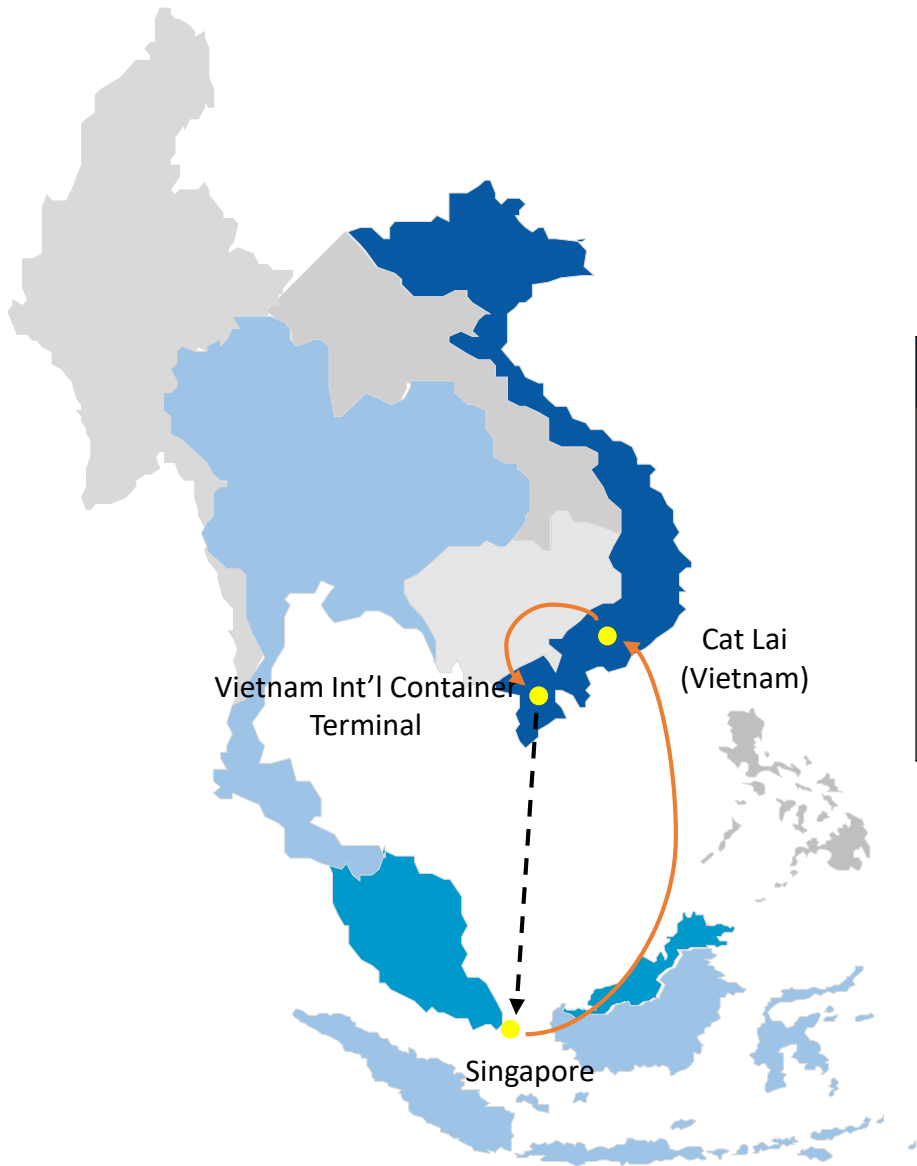

RHS : RCL HO CHI MINH – SINGAPORE SERVICE

Frequency : 1 Sailing per week

Rotation : Singapore to Vietnam

POL	TERMINAL		CLI	VIC	SIN
			THU	FRI	SUN
SGSIN	Port of Singapore Authority	MON	3	4	-
VNCLI	Cat Lai Port	FRI	-	-	2
VNVIC	Vietnam Int'l Container Terminals	FRI	-	-	2