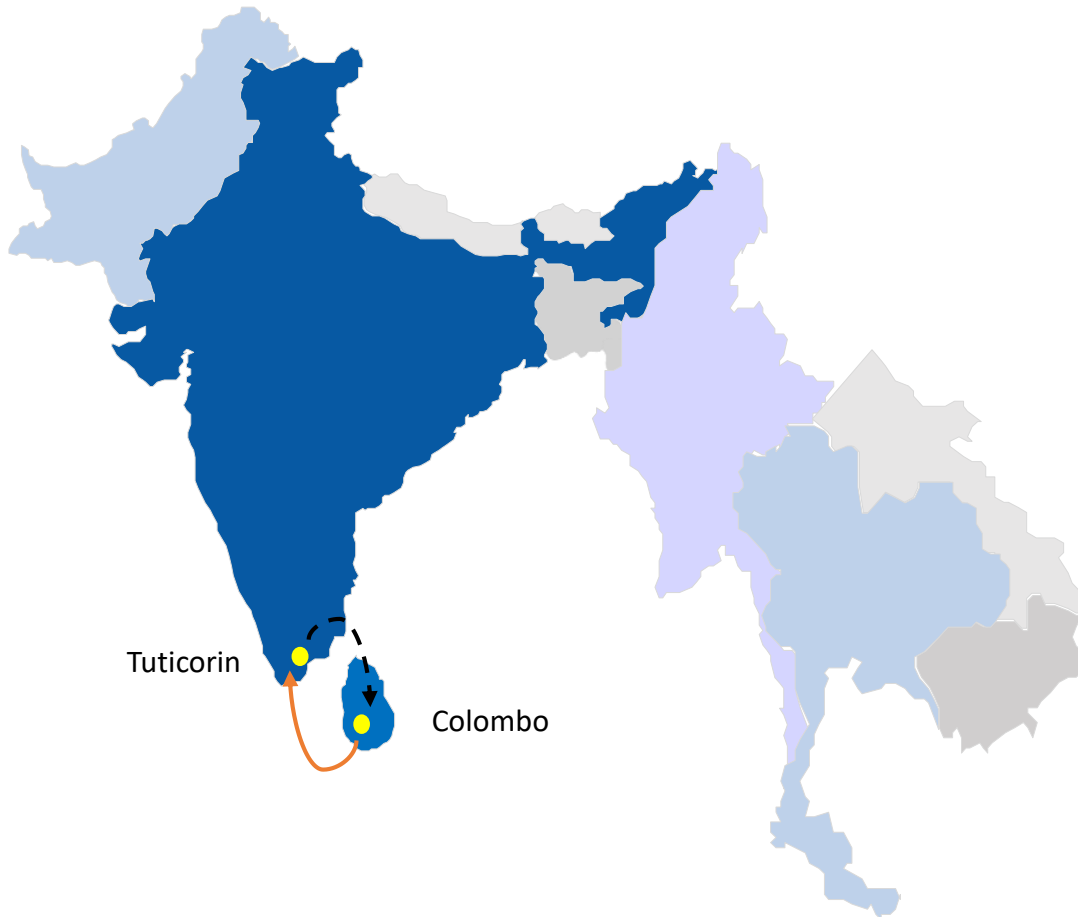

# RTC : RCL TUTICORIN – COLOMBO SERVICE

**Frequency : 2 Sailing per week**

**Rotation : Sri Lanka to India**

POL	TERMINAL		TUT	TUT
			WED	SAT
LKCMB	Jaya Container Terminal (JCT)	TUE	1	-
		SAT	-	1

**Rotation : India to Sri Lanka**

POL	TERMINAL		CMB	CMB
			FRI	MON
INTUT	Dakshin Bharat Gateway Tml Pvt Ltd	THU	1	-
		SUN	-	1