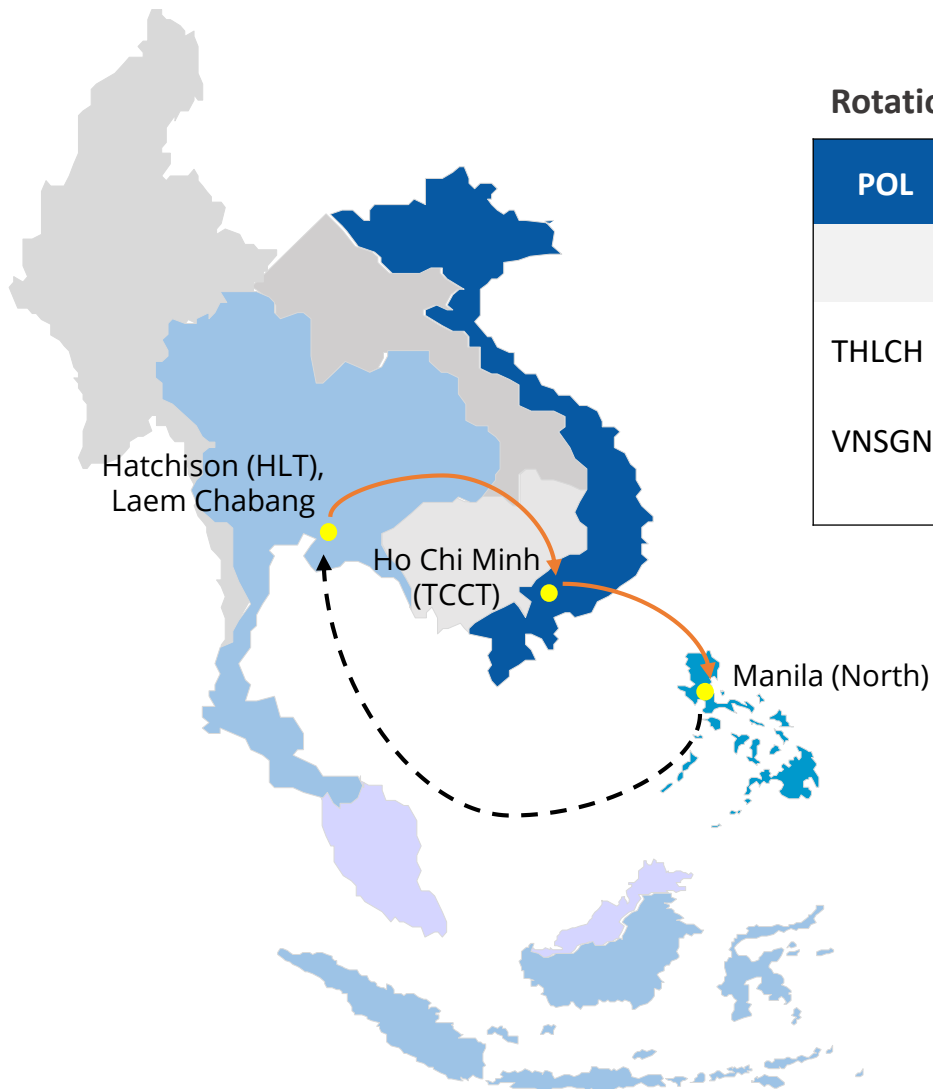

# RLM : RCL THAILAND - MANILA SERVICE

Frequency : 1 Sailing per week

Rotation : East Bound

POL	TERMINAL		SGN	MNL
			WED	SAT
THLCH	Hutchison - Laem Chabang Terminal (HLT C1C2)	MON	2	5
VNSGN	Tan Cang - Cai Mep Thi Vai One Member Limited Liability Company (TCTT)	THU	-	2

Rotation : West Bound

POL	TERMINAL		LCH
			SUN
PHMNL	Manila North Harbour	MON	6