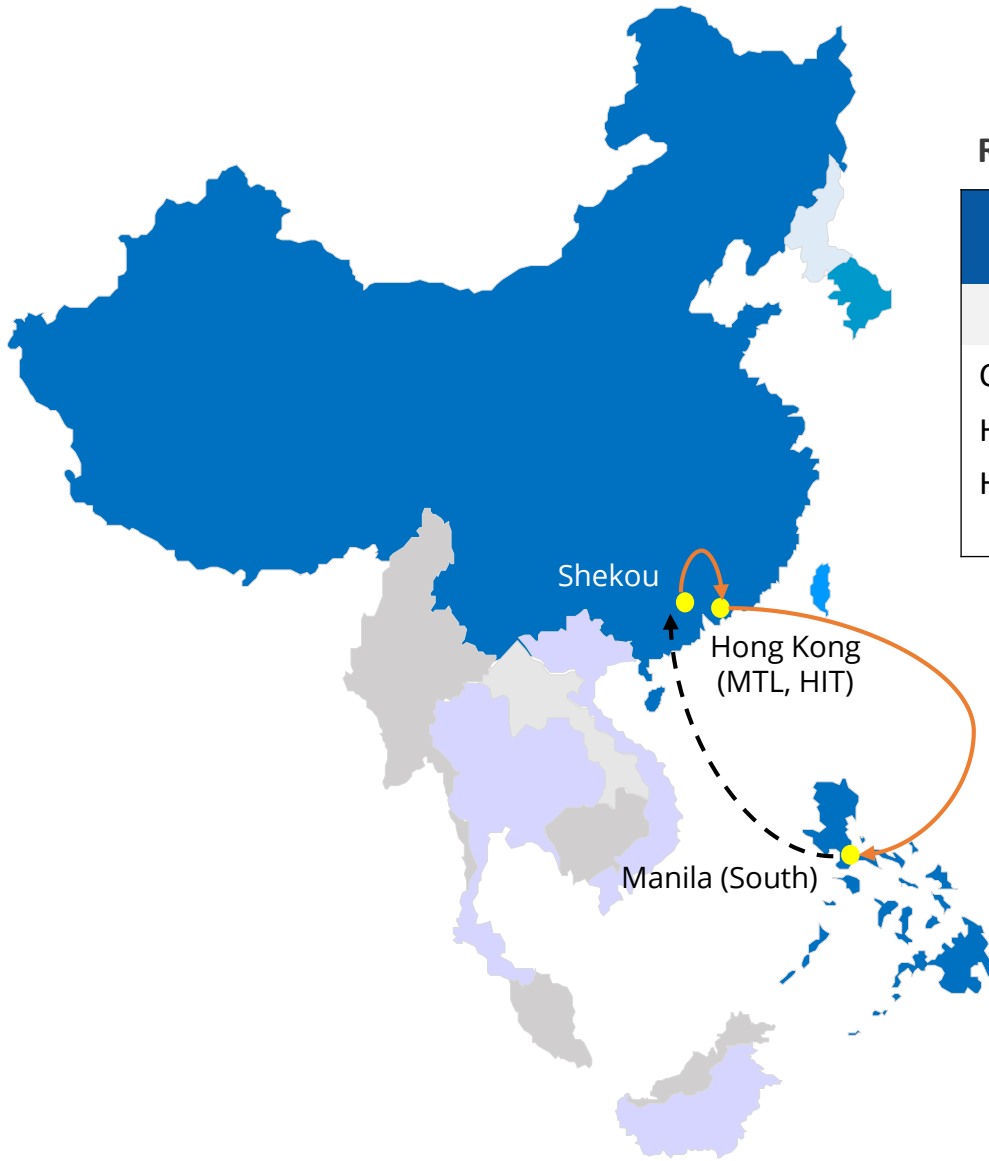

RSS7 : RCL SOUTH CHINA SERVICE

Frequency : 1 Sailing per week

Rotation : Shekou to Manila

POL	TERMINAL		HKG (MTL)	HKG (HIT)	MNL (S)
			SUN	MON	WED
CNSHK	Shekou Container Terminal	SUN	1	1	3
HKHKG	Modern Terminals Limited (MTL)	MON	-	1	2
HKHKG	Hong Kong Int'l Terminals (HKHIT)	TUE	-	-	1

Rotation : Manila to Shekou, Hong Kong

POL	TERMINAL		SHK	HKG (MTL)	HKG (HIT)
			SUN	SUN	MON
PHMNL	Manila South Harbour	FRI	2	2	3
CNSHK	Shekou Container Terminal	SUN	-	1	1