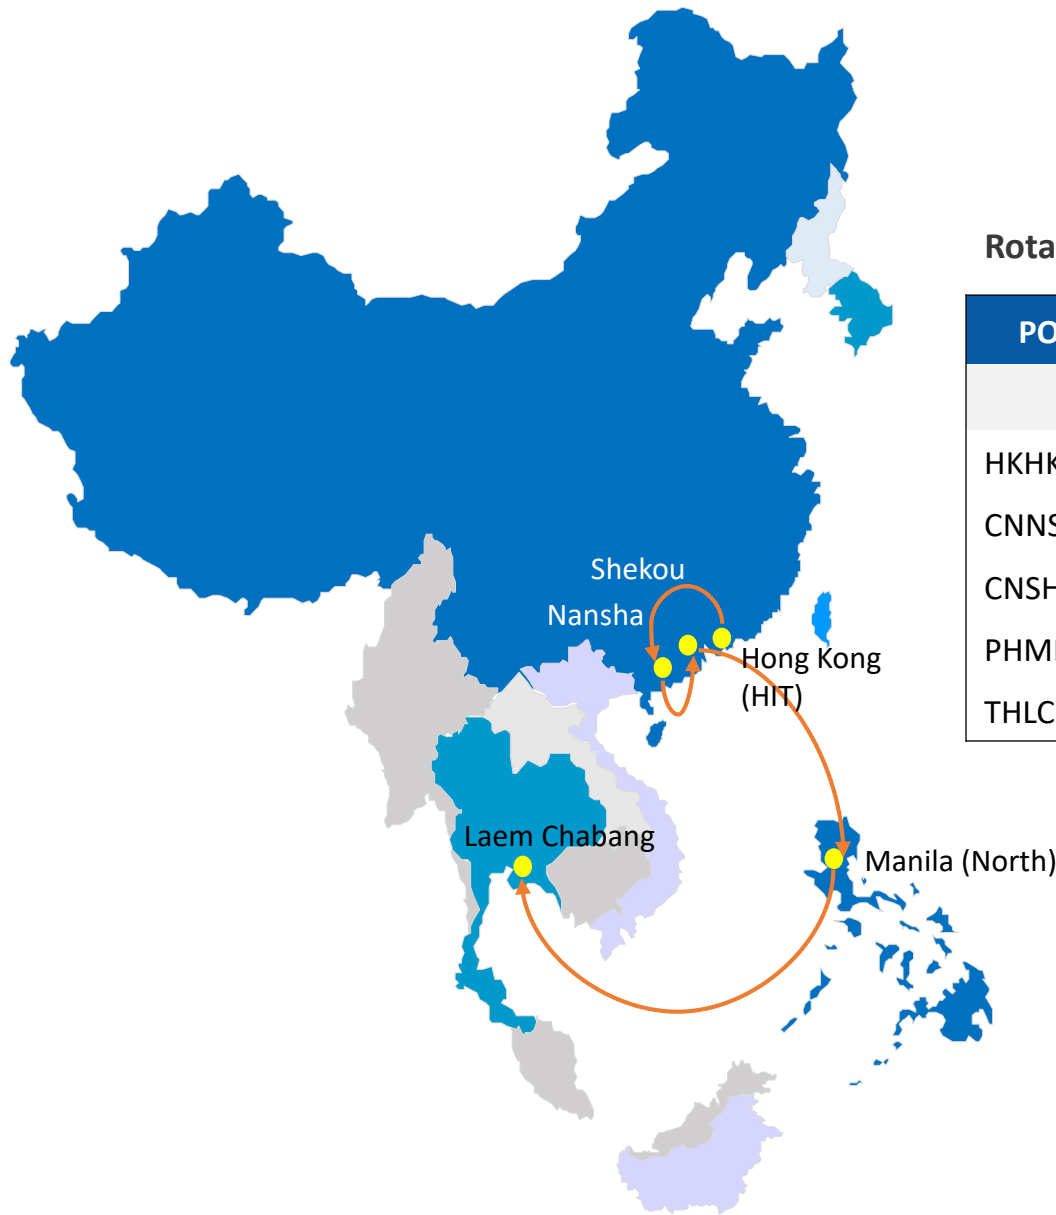

# RMJ : RCL MANILA\_JTV SERVICE

Frequency : 1 Sailing per week

Rotation : Hong Kong to Manila (North)

POL	TERMINAL		NSA	SHK	MNN	LCH
			WED	THU	SUN	FRI
HKHKG	Hong Kong Int'l Terminals (HKHIT)	WED	1	2	5	10
CNNSA	Nansha Int'l Container Terminal	THU	-	1	4	9
CNSHK	Chiwan Container Terminal	FRI	-	-	2	7
PHMNN	Manila North Harbour	MON	-	-	-	4
THLCH	Laem Chabang Int'l Terminal	FRI	-	-	-	-