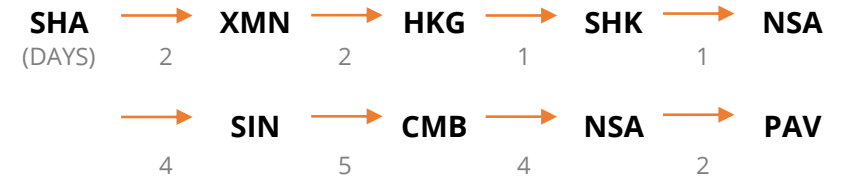

RKI : RCL KOREA STRAITS – INDIA SERVICE

Frequency : 1 Sailing per week

Rotation : China to India

Rotation : India to China

RKI : RCL KOREA STRAITS – INDIA SERVICE

Transit Time : CHINA TO INDIA

POL	TERMINAL		XMN	HKG	SHK	NSA	SIN	CMB	NSA	PAV
			THU	SAT	SUN	MON	FRI	WED	SUN	TUE
CNSHA	Zhendong Container Tml (WAI GAO QIAO 2)	TUE	2	4	5	6	10	15	19	21
CNXMN	Haitian Container Terminal /or Haicang Port	FRI	-	1	2	3	7	12	16	18
HKHKG	Hong Kong Int'l Terminals	SUN	-	-	-	1	5	10	14	16
CNSHK	Chiwan Container Terminal	SUN	-	-	-	1	5	10	14	16
CNNSA	Nansha New Port	MON	-	-	-	-	4	9	13	15
SGSIN	Keppel Terminal (PSA)	SUN	-	-	-	-	-	3	7	9
LKCMB	Colombo Int'l Container Terminals	THU	-	-	-	-	-	-	3	5