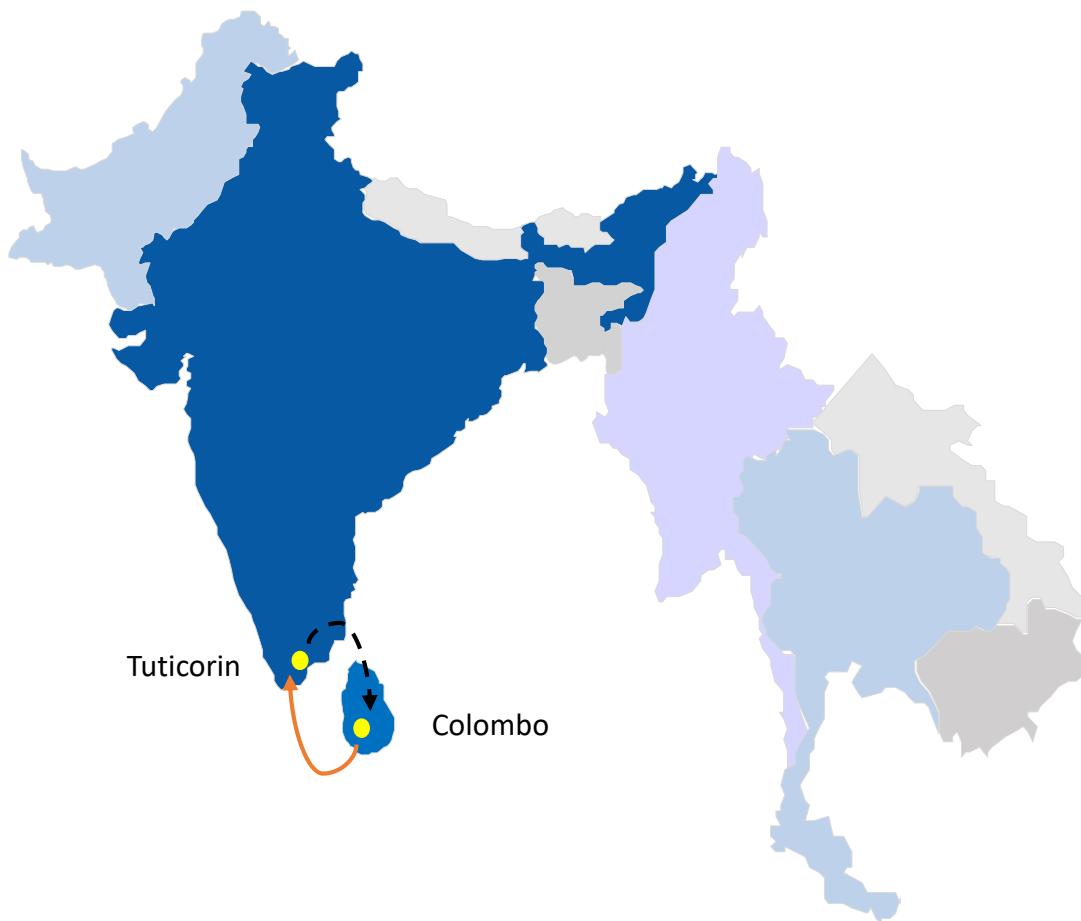

**RTC6 : RCL TUTICORIN – COLOMBO SERVICE**

**Frequency : 2 Sailing per week**

**Rotation : Sri Lanka to India**

POL	TERMINAL		TUT	TUT
			WED	SAT
LKCMB	Colombo Int'l Container Terminals (CICT)	TUE	1	-
	Jaya Container Terminal (JCT)	SAT	-	1

**Rotation : India to Sri Lanka**

POL	TERMINAL		CMB (JCT)	CMB (CICT)
			FRI	MON
INTUT	Dakshin Bharat Gateway Tml Pvt Ltd	THU	1	-
		SUN	-	1