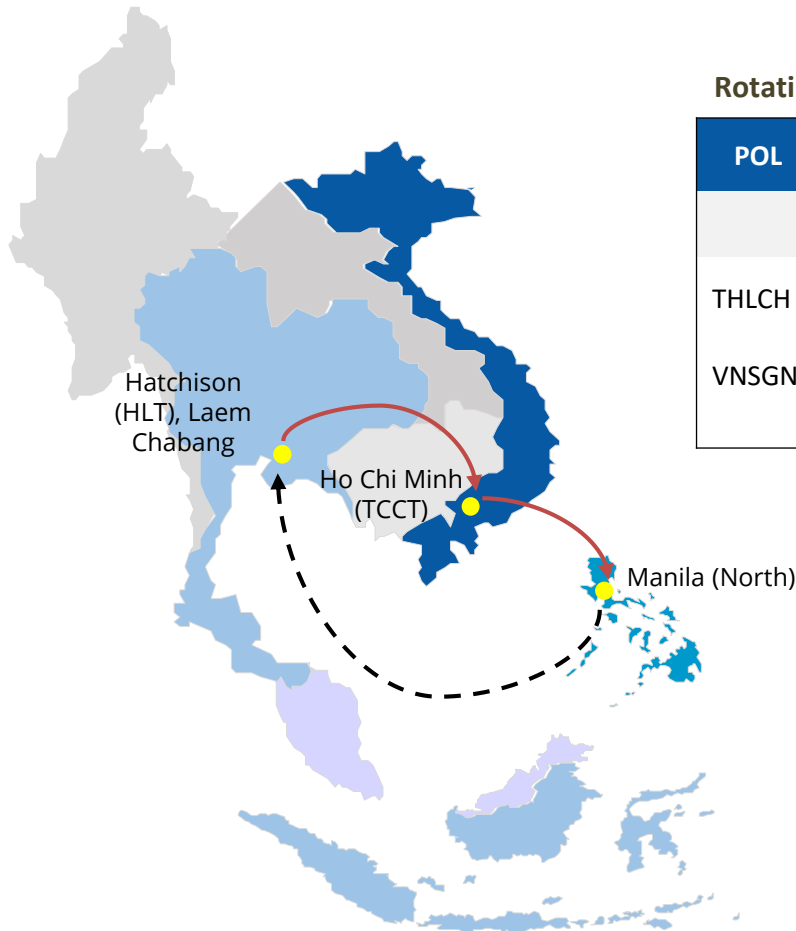

RLM : RCL THAILAND – MANILA SERVICE

Frequency : 1 Sailing per week

Rotation : East Bound

POL	TERMINAL		SGN	MNL
			WED	SAT
THLCH	Hutchison - Laem Chabang Terminal (HLT C1C2)	MON	2	5
VNSGN	Tan Cang - Cai Mep Thi Vai One Member Limited Liability Company (TCTT)	WED	-	3

Rotation : West Bound

POL	TERMINAL		LCH
			SUN
PHMNL	Manila North Harbour	MON	6