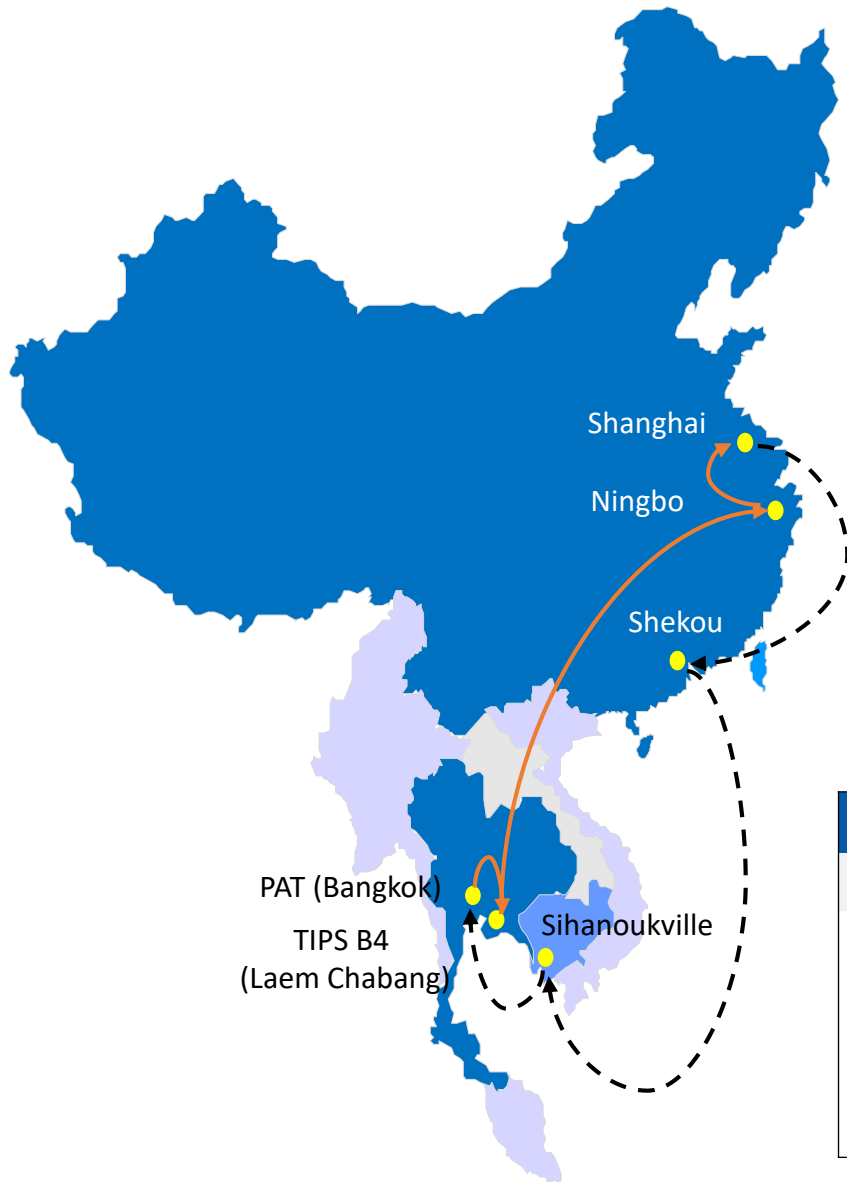

## RBC2 : RCL BANGKOK – CHINA SERVICE

Frequency : 1 Sailing per week

Rotation : Bangkok/Laem Chabang to China, Cambodia

POL	TERMINAL		LCH	NGB	SHA	SHK	KOS
			MON	TUE	WED	SUN	FRI
THBKK	Port Authority Thailand (PAT)	SUN	1	9	10	14	19
THLCH	TIPS (B4)	MON	-	8	9	13	18
CNNGB	Yuandong Container Tml	TUE	-	-	1	5	10
CNSHA	Wai Gao Qiao 1	THU	-	-	-	3	8
CNSHK	Shekou Container Tml	MON	-	-	-	-	4
KHKOS	The Sihanoukville Autonomous Port	FRI	-	-	-	-	-

Rotation : China to Cambodia, Bangkok/Laem Chabang

POL	TERMINAL		SHA	SHK	KOS	PAT	LCH
			WED	SUN	FRI	SAT	MON
CNNGB	Yuandong Container Tml	TUE	1	5	10	11	13
CNSHA	Wai Gao Qiao 1	THU	-	3	8	9	11
CNSHK	Shekou Container Tml	MON	-	-	4	5	7
KHKOS	The Sihanoukville Autonomous Port	FRI	-	-	-	1	3