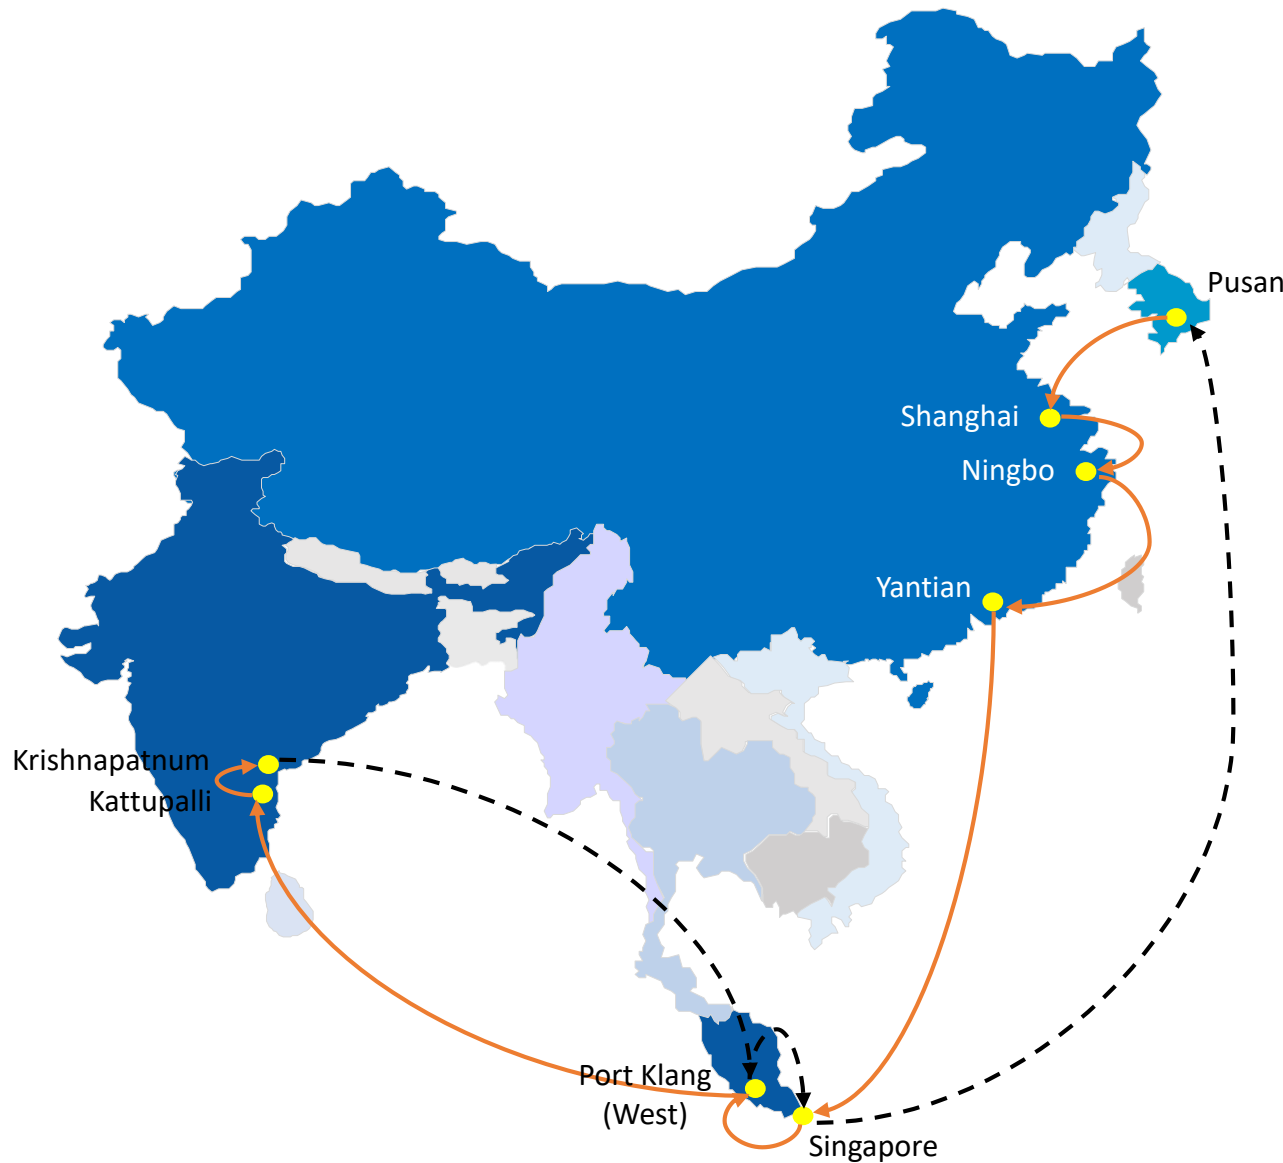

RFE : RCL FAR EAST - EAST INDIA SERVICE

Frequency : 1 Sailing per week

Rotation : Pusan to Port Klang, Kattupalli

PUS	→	SHA	→	NGB	→	YTN
(DAYS)		3		1		3
	→	SIN	→	PKG (W)		
		5		1		

Rotation : Kattupalli to Port Klang, Pusan

KAT	→	KRI	→	PKG (W)
(DAYS)		1		6
	→	SIN	→	PUS
		1		9

**RFE : RCL FAR EAST - EAST INDIA SERVICE****Transit Time : Pusan to Port Klang, Kattupalli**

POL	TERMINAL		SHA	NGB	YTN	SIN	PKG(W)
			TUE	WED	SAT	THU	FRI
KRPUS	Hyundai Pusan New Port	SUN	3	4	7	12	13
CNSHA	Wai Gao Qiao 1	WED	-	1	4	9	10
CNNGB	China Merchant International Terminal	THU	-	-	3	8	9
CNYTN	Yantian International Container Terminal	SAT	-	-	-	6	7
SGSIN	Keppel Terminal	THU	-	-	-	-	2
MYPKG	West Port Malaysia	FRI	-	-	-	-	-

Transit Time : Kattupalli to Port Klang, Pusan

POL	TERMINAL		KRI	PKG(W)	SIN	PUS
			TUE	MON	WED	FRI
INKAT	Kattupalli International Container Terminal	TUE	1	7	8	17
INKRI	Krishnapatnum Port Container Terminal	THU	-	6	7	16
MYPKG	West Port Malaysia	WED	-	-	1	10
SGSIN	Keppel Terminal	THU	-	-	-	9