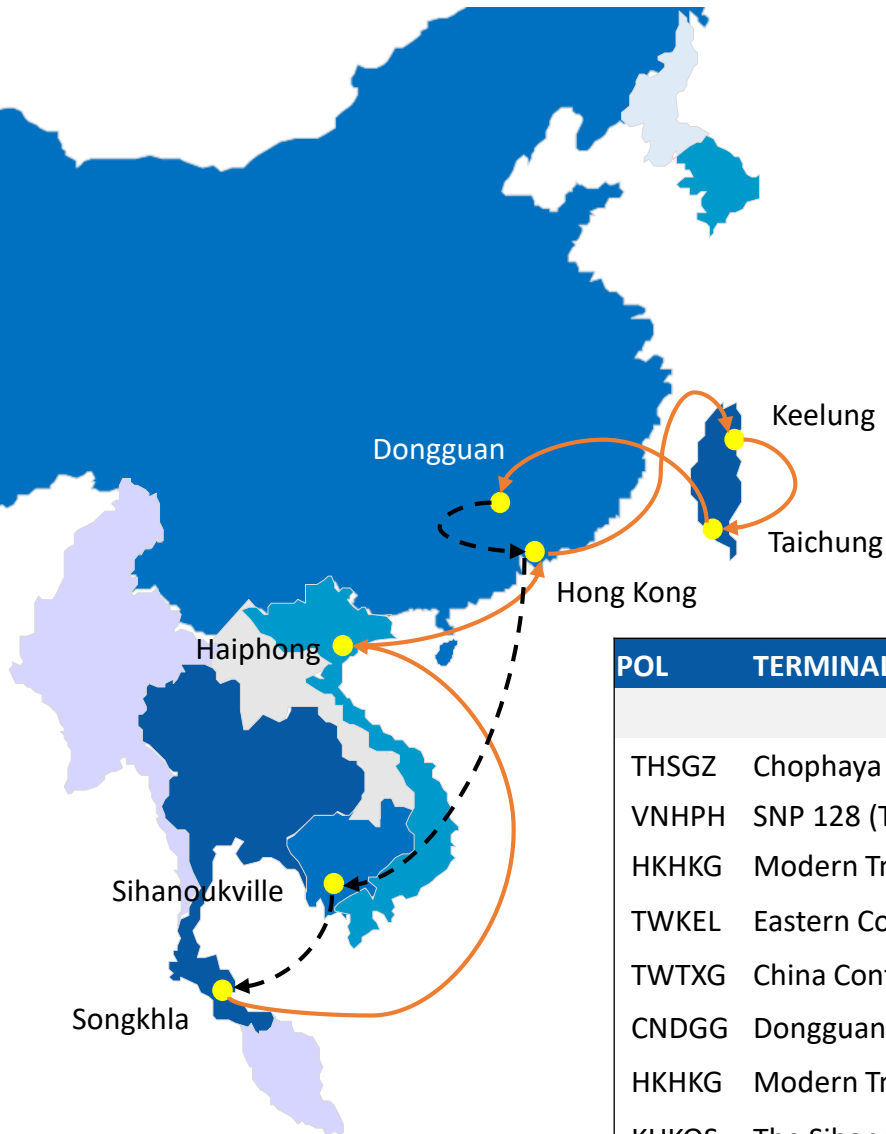

# RSK8 : RCL SONGKHLA – KEELUNG SERVICE

Frequency : 1 Sailing per week

Rotation : Songkhla to Haiphong, Keelung

Transit Time : Songkhla – Haiphong - Keelung

POL	TERMINAL		HPH	HKG	KEL	TXG	DGG	HKG	KOS	SGZ
			THU	SUN	WED	THU	SAT	SUN	THU	SAT
THSGZ	Chophaya Tml Int'l	SUN	4	7	10	11	13	14	18	-
VNHPH	SNP 128 (TAN CANG 128)	FRI	-	2	5	6	8	9	13	-
HKHKG	Modern Tml Limited (MTL)	SUN	-	-	3	4	6	7	11	-
TWKEL	Eastern Container Port Tml (ULIC)	THU	-	-	-	1	2	3	7	-
TWTXG	China Container Tml Corporation	FRI	-	-	-	-	1	2	6	-
CNDGG	Dongguan Container Tml	SUN	-	-	-	-	-	1	4	-
HKHKG	Modern Tml Limited (MTL)	MON	-	-	-	-	-	-	3	-
KHKOS	The Sihanoukville Autonomous Port	FRI	-	-	-	-	-	-	-	1