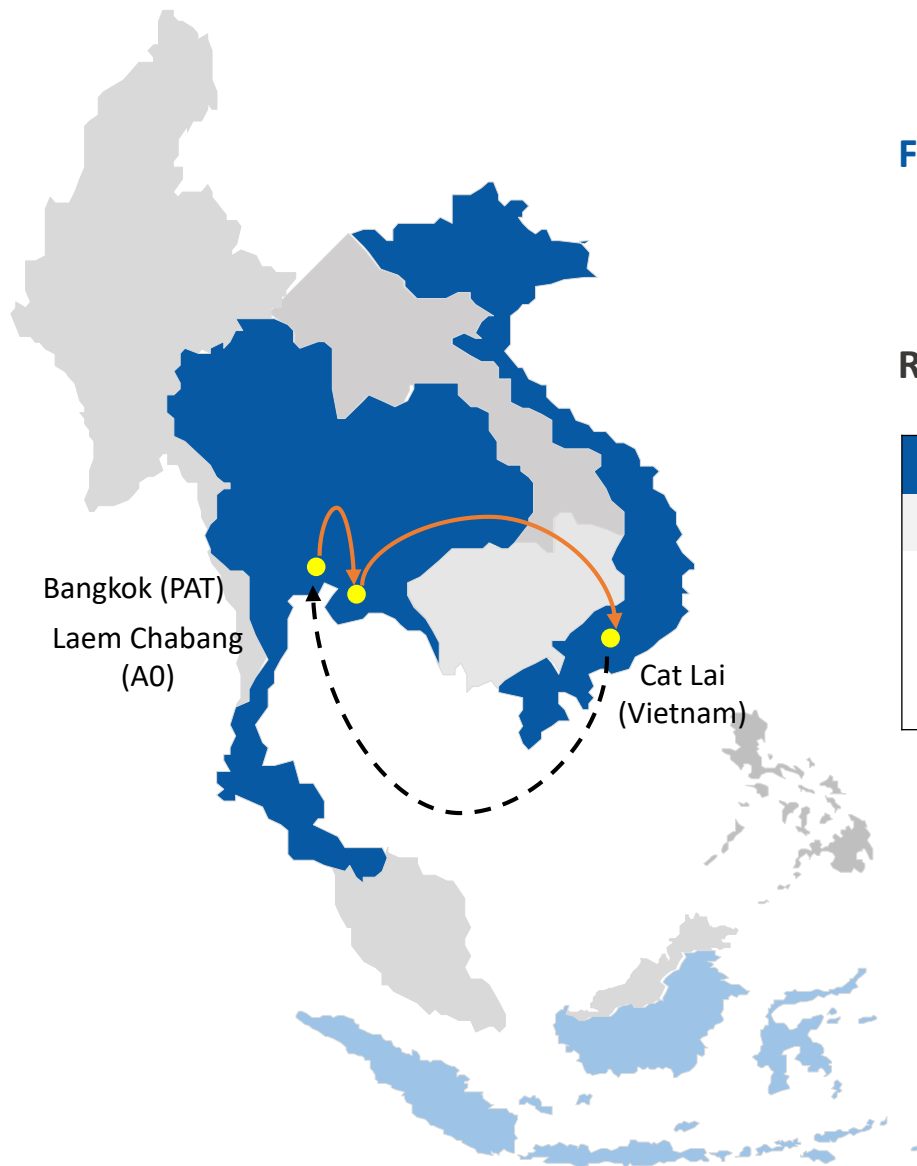

RTH : RCL THAILAND – HO CHI MINH SERVICE

Frequency : 1 Sailing per week

Rotation : Bangkok, Laem Chabang to Ho Chi Minh

POL	TERMINAL		LCH	CLI	BKK
			WED	FRI	MON
THBKK	The Port Authority of Thailand (PAT)	WED		2	-
THLCH	LCMT company Limited. (A0)	THU	-	1	-
VNSGN	Cat Lai Terminal	SAT	-	-	2