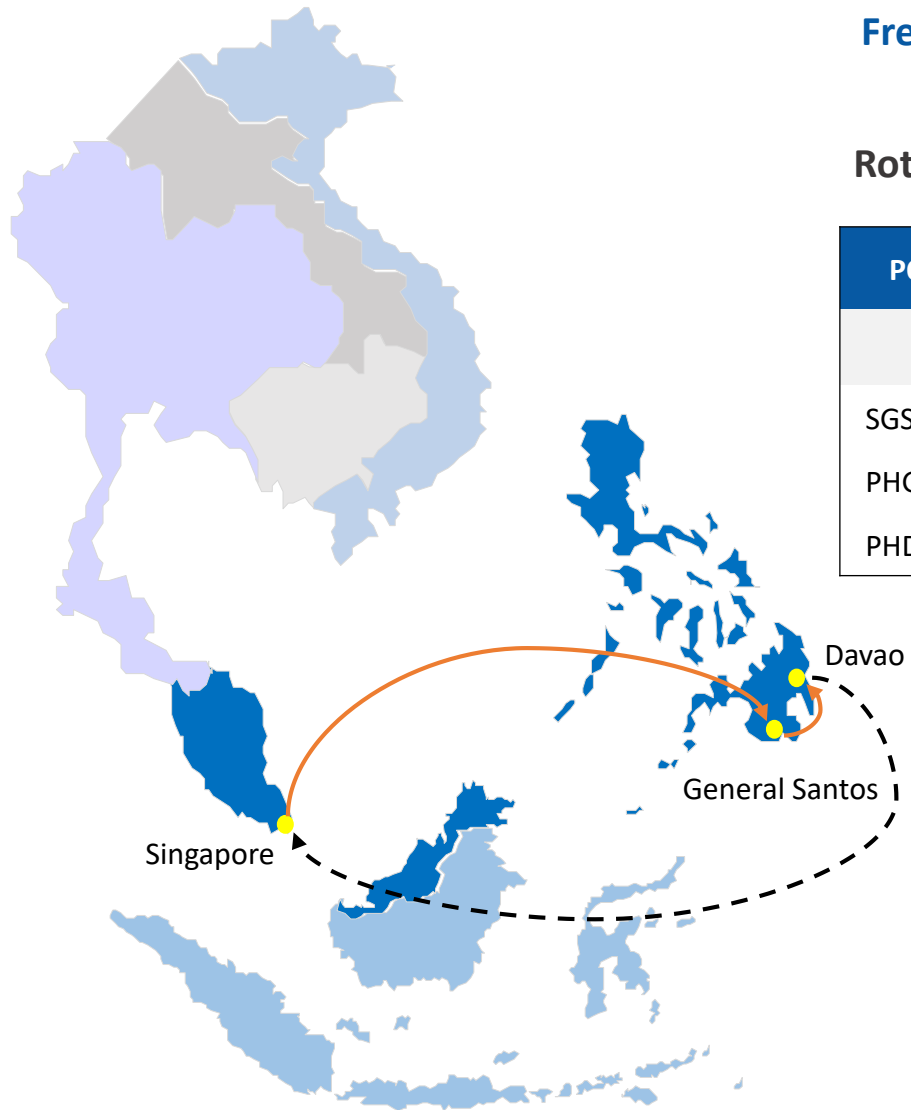

RSP : RCL SOUTH PHILIPPINES SERVICE

Frequency : 1 Sailing per week

Rotation : Singapore to South Philippines

POL	TERMINAL		GES	DCT	SIN
			WED	FRI	THU
SGSIN	Port of Singapore Authority	FRI	5	7	
PHGES	The South Cotabato Integrated Port Service Inc.	THU	-	1	7
PHDCT	Davao Int'l Container Terminal	SAT	-	-	5