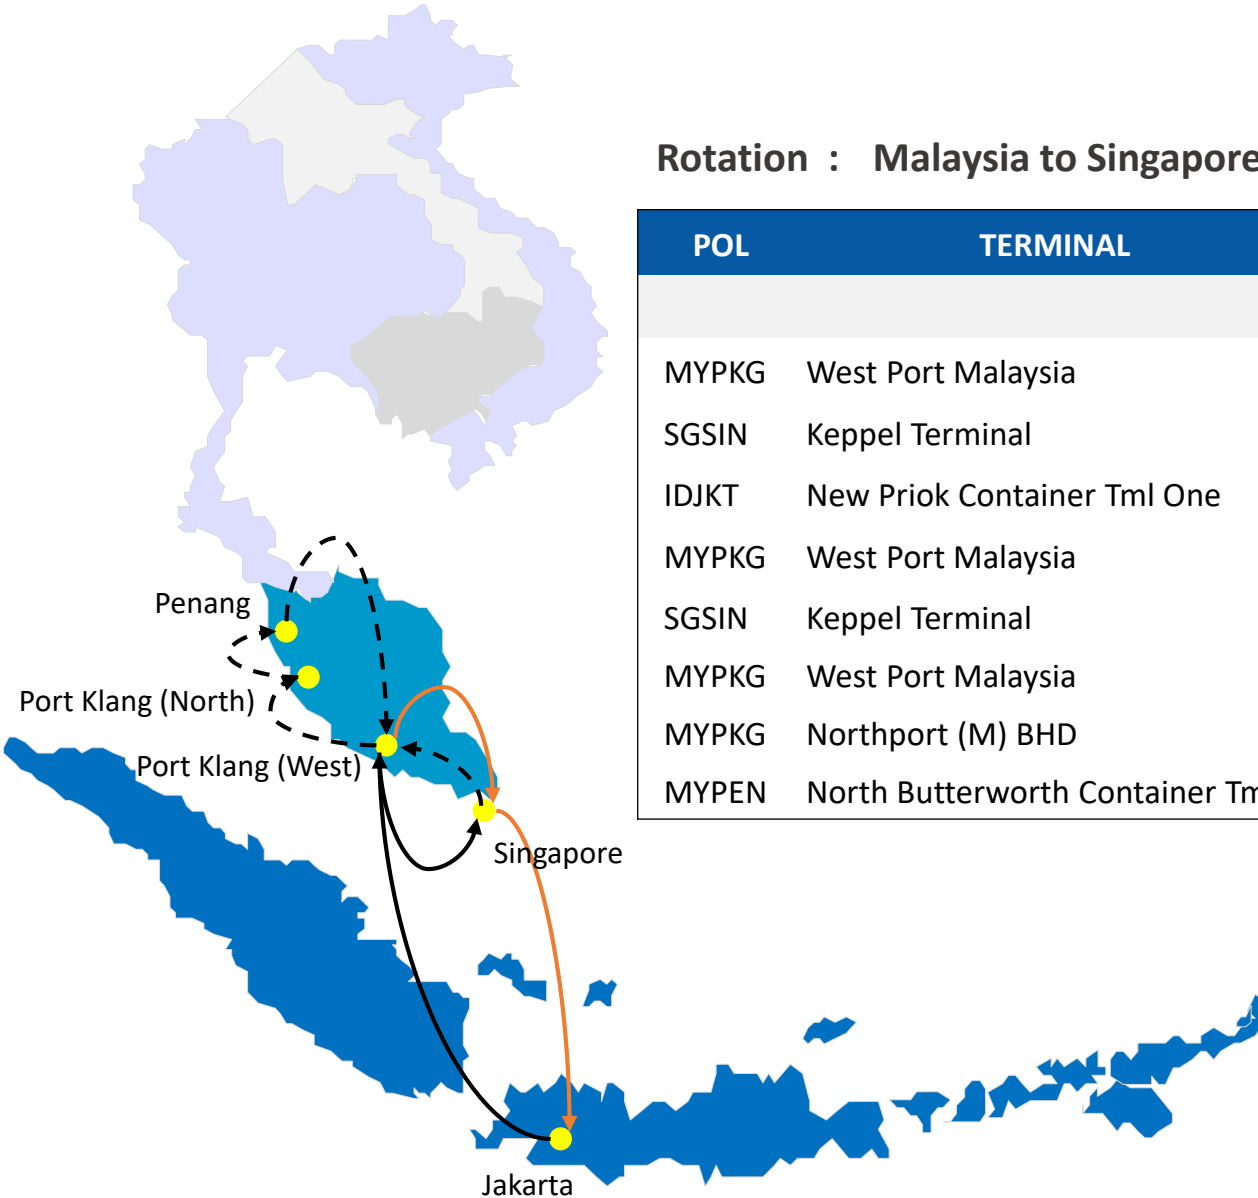

# RMS15 : RCL STRAITS OF MALACCA SERVICE

Frequency : 1 Sailing per week

Rotation : Malaysia to Singapore, Indonesia

POL	TERMINAL		SIN	JKT	WSP	SIN	WSP	NRP	PEN	WSP
			TUE	SAT	TUE	WED	THU	FRI	SAT	SUN
MYPKG	West Port Malaysia	MON	1	5	8	9	10	11	12	
SGSIN	Keppel Terminal	TUE	-	4	7	8	9	10	11	
IDJKT	New Priok Container Tml One	SUN	-	-	2	3	4	5	6	
MYPKG	West Port Malaysia	TUE	-	-	-	1	2	3	4	
SGSIN	Keppel Terminal	WED	-	-	-	-	1	2	3	
MYPKG	West Port Malaysia	FRI	-	-	-	-	-	-	1	
MYPKG	Northport (M) BHD	FRI	-	-	-	-	-	-	1	
MYPEN	North Butterworth Container Tml	SUN	-	-	-	-	-	-	-	1