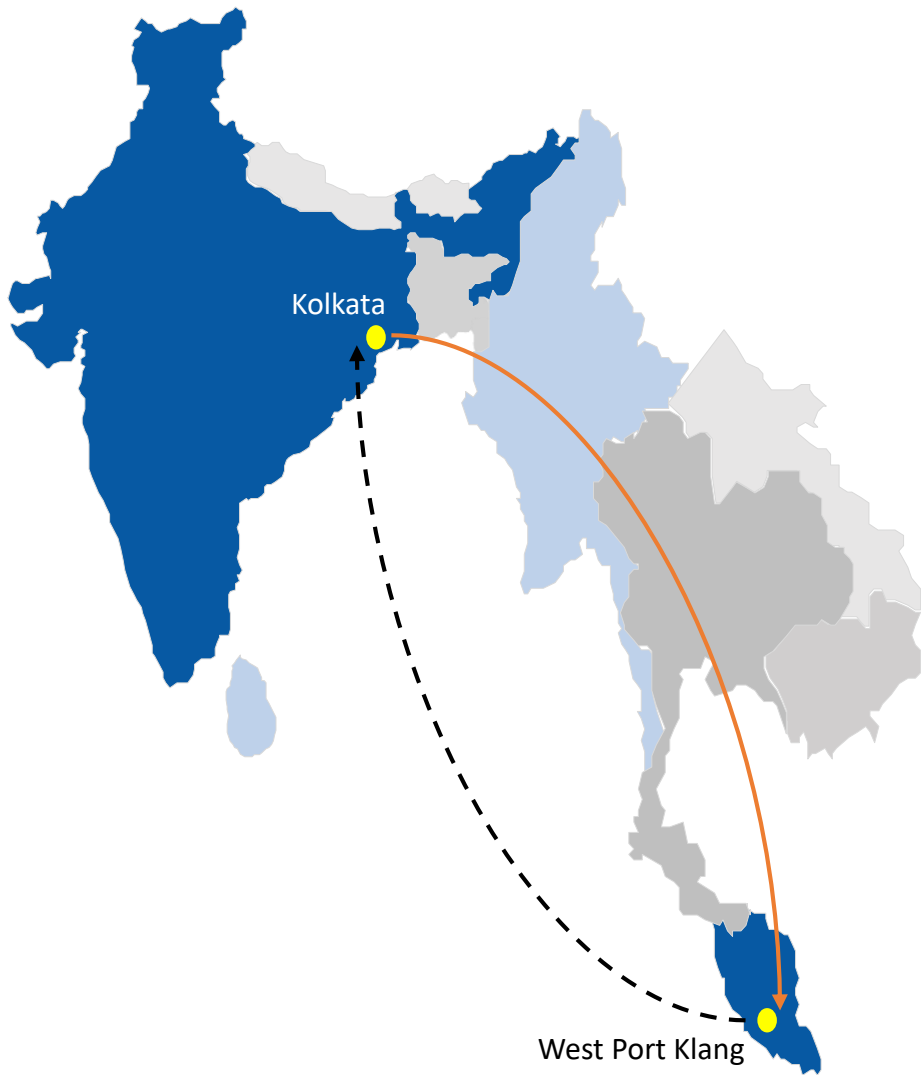

RCH : RCL MALAYSIA - KOLKATA SERVICE

Frequency : 3 Sailing per month

Rotation : Port Klang to Kolkata

POL	TERMINAL		CCU	CCU	CCU
			TUE	SUN	WED
MYPKG	West Port Malaysia	FRI	4	-	-
		WED	-	4	-
		SAT	-	-	4

Rotation : Kolkata to Port Klang

POL	TERMINAL		PKG(W)	PKG(W)	PKG(W)
			FRI	THU	SUN
INCUU	Kolkata Port	SUN	5	-	-
		SAT	-	5	-
		TUE	-	-	5