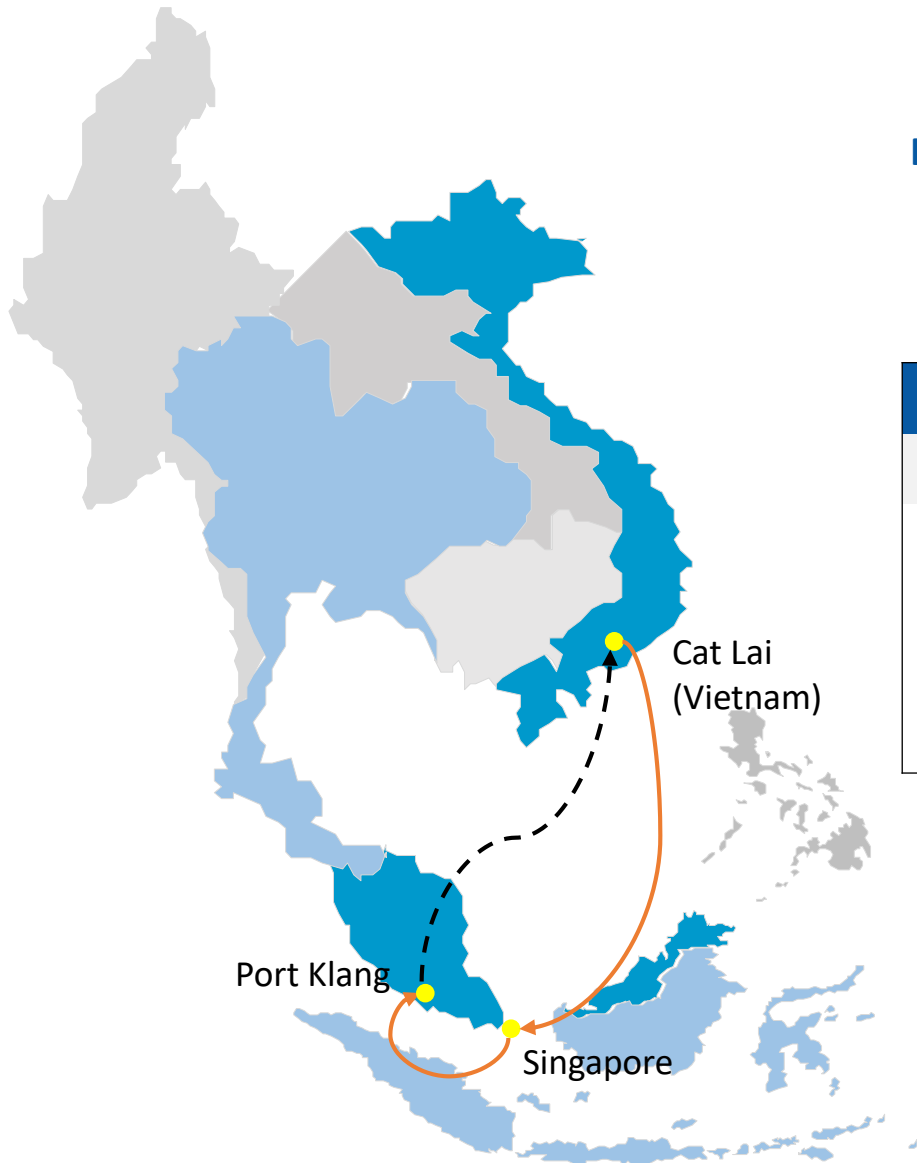

RHS03 : RCL HO CHI MINH – SINGAPORE EXPRESS SERVICE

Frequency : 1 Sailing per week

Rotation : Vietnam to Singapore

POL	TERMINAL		SIN	PKG	CLI
			THU	FRI	TUE
VNCLI	Cat Lai Port	WED	1	2	-
SGSIN	Port of Singapore Authority	FRI	-	-	4
MYWSP	West Port Malaysia	SAT	-	-	3