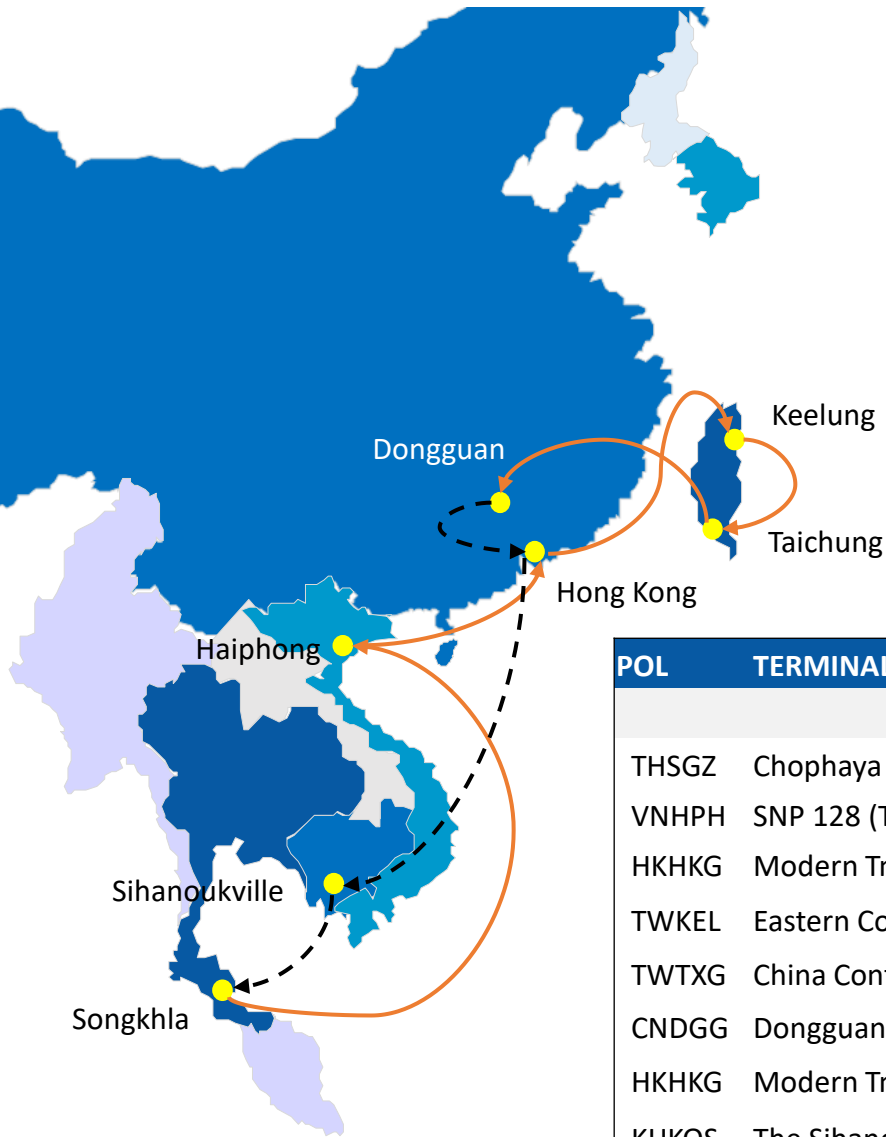

# RSK8 : RCL SONGKHLA – KEELUNG SERVICE

Frequency : 1 Sailing per week

Rotation : Songkhla to Haiphong, Keelung

Transit Time : Songkhla – Haiphong - Keelung

POL	TERMINAL		HPH	HKG	KEL	TXG	DGG	HKG	KOS	SGZ
			THU	SUN	WED	THU	SAT	SUN	THU	SAT
THSGZ	Chophaya Tml Int'l	SUN	4	7	10	11	13	14	18	-
VNHPH	SNP 128 (TAN CANG 128)	FRI	-	2	5	6	8	9	13	-
HKHKG	Modern Tml Limited (MTL)	SUN	-	-	3	4	6	7	11	-
TWKEL	Eastern Container Port Tml (ULIC)	THU	-	-	-	1	2	3	7	-
TWTXG	China Container Tml Corporation	FRI	-	-	-	-	1	2	6	-
CNDGG	Dongguan Container Tml	SUN	-	-	-	-	-	1	4	-
HKHKG	Modern Tml Limited (MTL)	MON	-	-	-	-	-	-	3	-
KHKOS	The Sihanoukville Autonomous Port	FRI	-	-	-	-	-	-	-	1