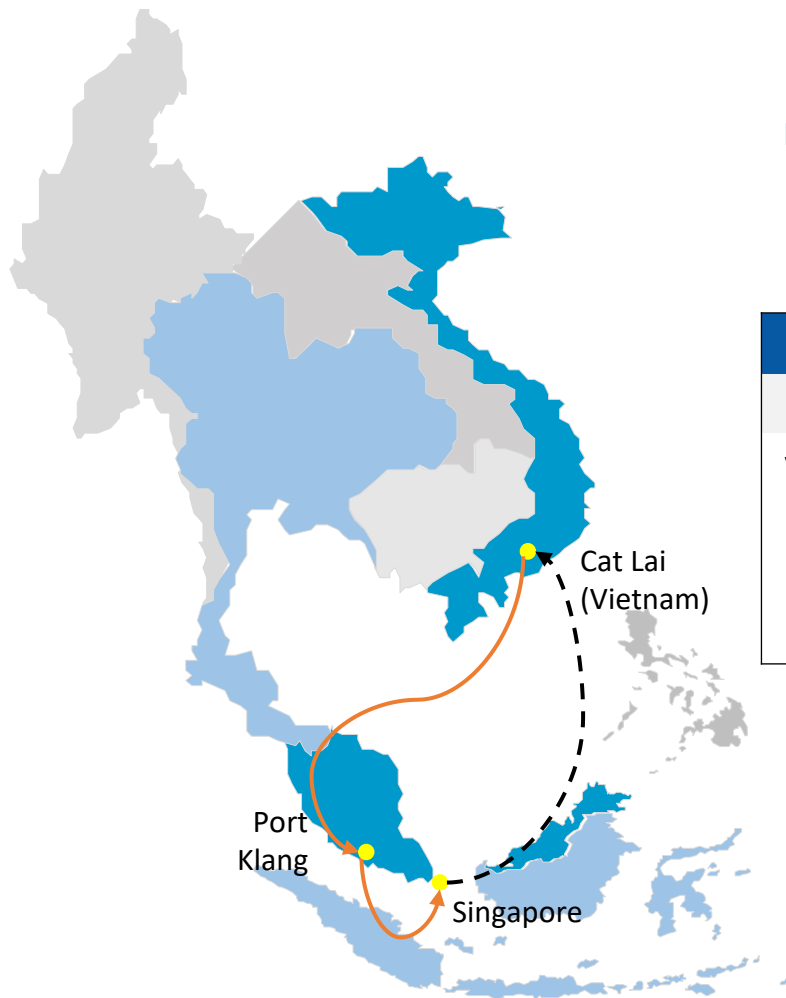

RHS03 : RCL HO CHI MINH – SINGAPORE EXPRESS SERVICE

Frequency : 1 Sailing per week

Rotation : Singapore - Cat Lai (Vietnam)

POL	TERMINAL		PKG	SIN	CLI
			FRI	SAT	TUE
VNCLI	Cat Lai Port	WED	2	3	-
MYWSP	West Port Malaysia	SAT	-	1	3
SGSIN	Port of Singapore Authority (PSA)	SUN	-	-	2