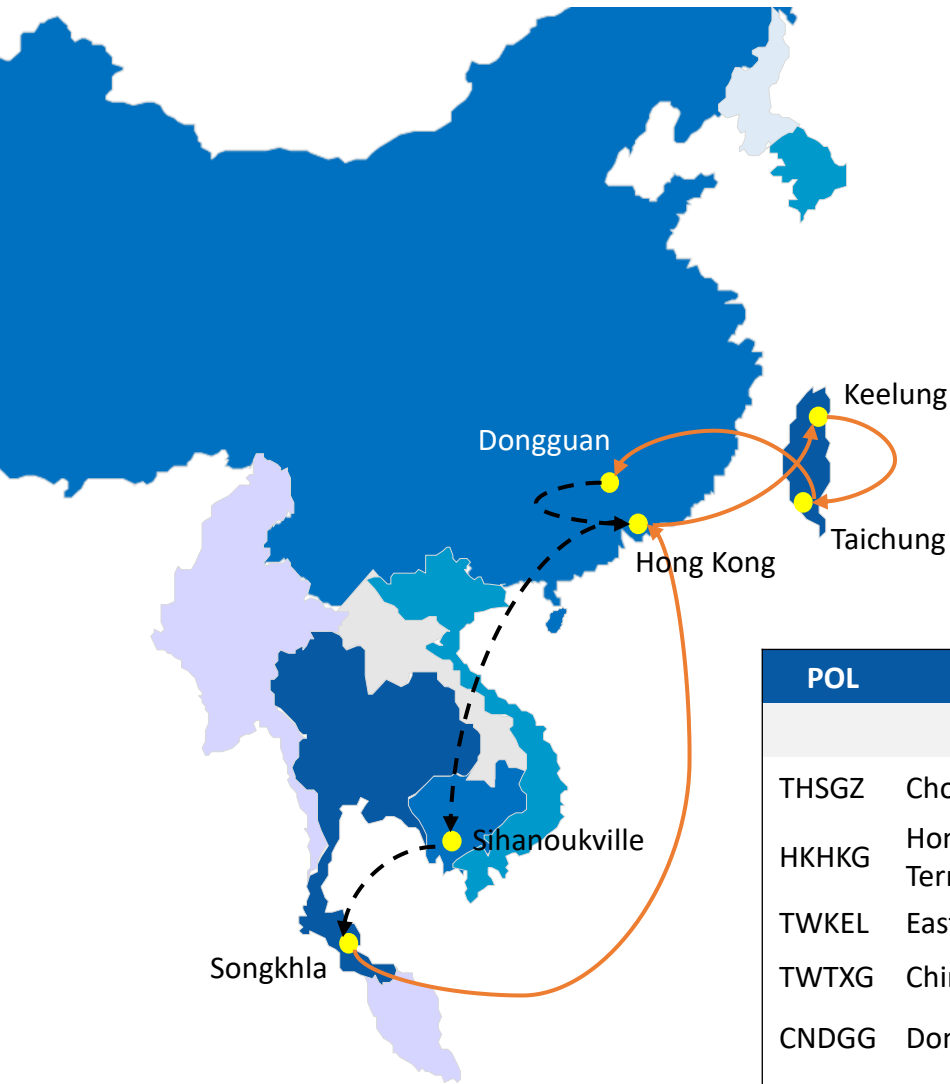

RSK7 : RCL SONGKHLA – KEELUNG SERVICE

Frequency : 1 Sailing per week

Rotation : Songkhla to Keelung, Sihanoukville

Transit Time : Songkhla – Keelung – Sihanoukville

POL	TERMINAL		HKG	KEL	TXG	DGG	HKG	KOS	SGZ
			FRI	WED	THU	SAT	SUN	THU	SAT
THSGZ	Chophaya Tml Int'l	SUN	5	10	11	13	14	18	-
HKHKG	Hong Kong International Terminals (HIT)	FRI	-	5	6	8	9	13	-
TWKEL	Eastern Container Port Tml (ULIC)	THU	-	-	1	2	3	7	-
TWTXG	China Container Tml Corporation (CCTC)	FRI	-	-	-	1	2	6	-
CNDGG	Dongguan Container Tml	SUN	-	-	-	-	1	4	-
HKHKG	Hong Kong International Terminals (HIT)	MON	-	-	-	-	-	3	-
KHKOS	The Sihanoukville Autonomous Port	FRI	-	-	-	-	-	-	1