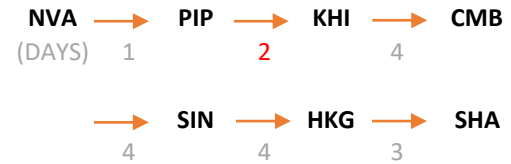

RSI11 : RCL SOUTH CHINA STRAITS - INDIA SERVICE

Frequency : 1 Sailing per week

Rotation : South China to India

Rotation : India to South China

RSI11 : RCL SOUTH CHINA STRAITS - INDIA SERVICE

Transit Time : South China to India

POL	TERMINAL		NGB	SHK	NSH	SIN	PKG	NVA	PIP	KHI
			FRI	MON	TUE	SUN	MON	SUN	THU	WED
CNSHA	Shanghai Port Cntr Waigaoqiao Terminal Phase II	THU	1	4	5	10	11	17	20	22
CNNGB	Beilun Third Container Terminal	SAT	-	2	3	8	9	15	18	20
CNSHK	Shekou Container Terminal (SCT)	TUE	-	-	1	5	6	12	15	17
CNNSH	Guangzhou South Chia Oceangate Container Terminal	WED	-	-	-	4	5	11	14	16
SGSIN	PSA Pasir Panjang Terminal (PPT)	SUN	-	-	-	-	1	7	10	12
MYPKG	Port Kelang Westport Terminal	TUE	-	-	-	-	-	5	8	10