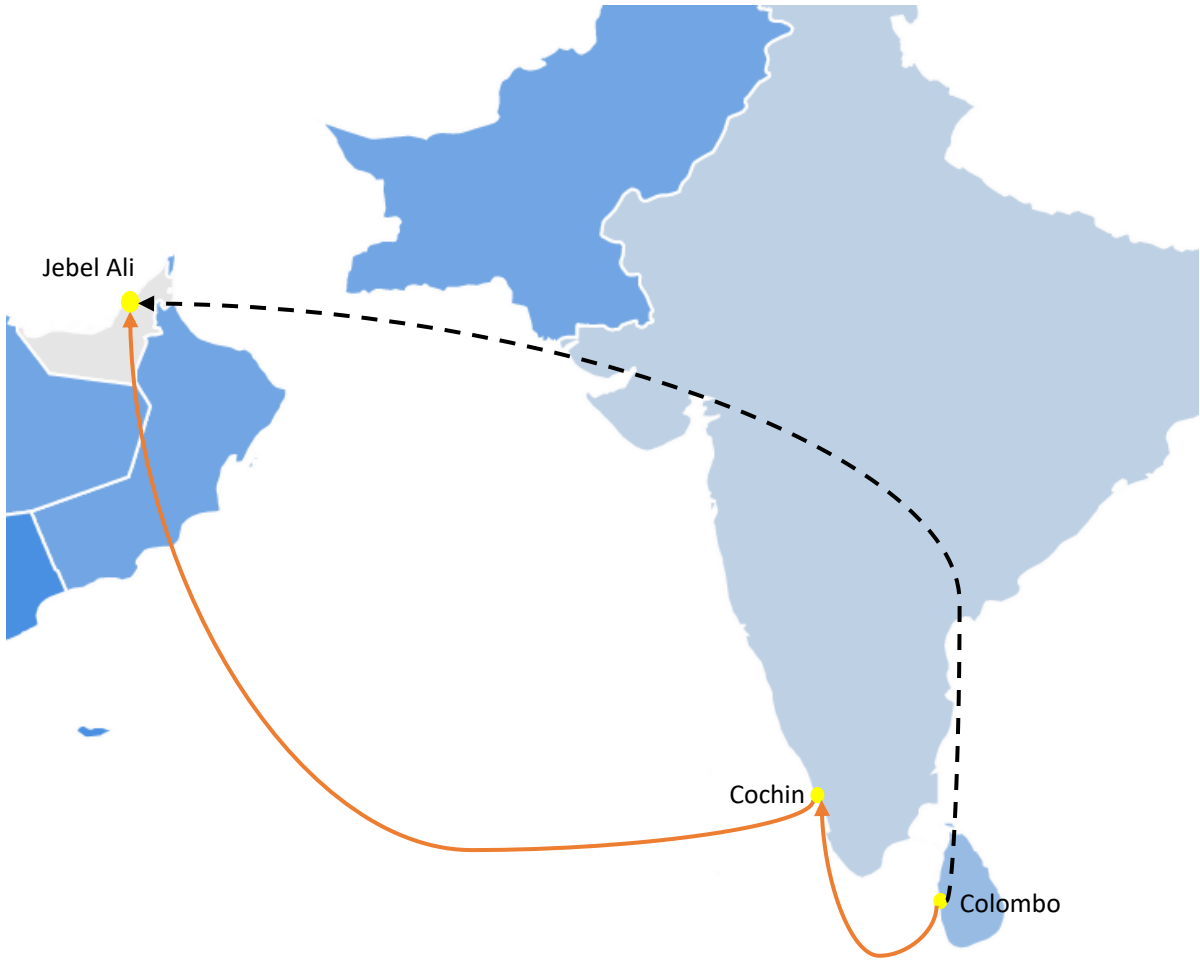

RIG2 : RCL INDIA - MIDDLE EAST

Frequency : 1 Sailing per week

Rotation : India to Middle East

COK → CMB → DXB → COK
(DAYS) 1 3 5

RIG2 : RCL INDIA – MIDDLE EAST

Transit Time : India to Middle East

| POL | TERMINAL | | CMB | DXB | COK |
|-------|--|-----|-----|-----|-----|
| | | | MON | SUN | SAT |
| INCOK | International Container Transshipment Terminal | SUN | 1 | 7 | 13 |
| LKCMB | South Asia Gateway Terminal | TUE | - | 5 | 11 |
| AEDXB | Jebel Ali Container Terminal | SAT | - | - | 7 |