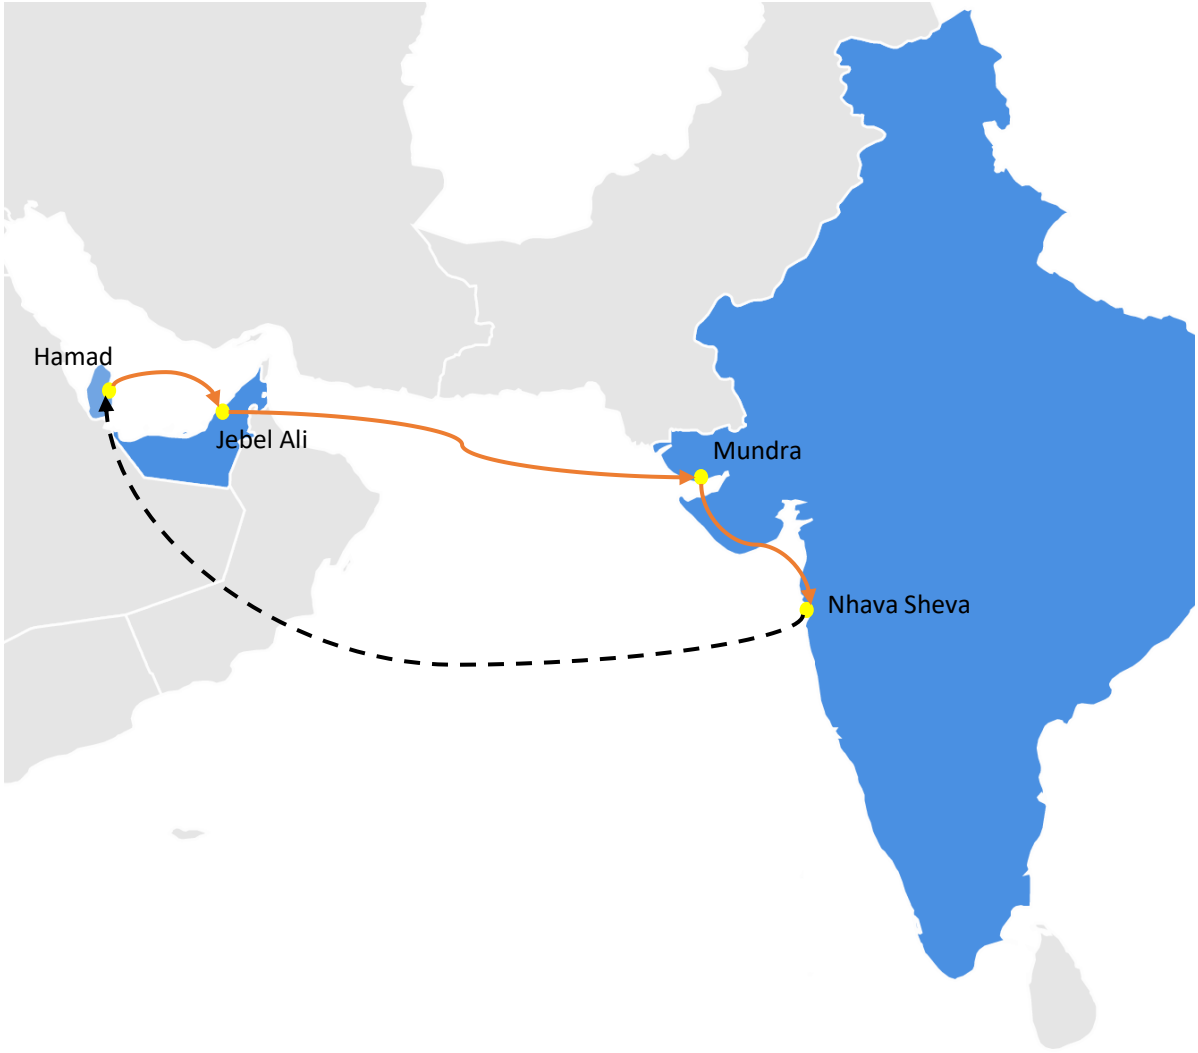

# RWX : RCL West India Express

Frequency : 1 Sailing per week

Rotation : Qatar to India

**RWX : RCL West India Express**

Transit Time : Qatar to India

POL	TERMINAL		JEA	MUN	NSA	HMD
			MON	SAT	MON	SUN
QAHMD	Q Terminal	MON	1	5	7	13
AEJEA	DP World Terminal-1	TUE	-	4	6	12
INMUN	DPW - MICT	SAT	-	-	2	8
INNSA	Jawahar Lal Nehru Port Trust	TUE	-	-	-	5