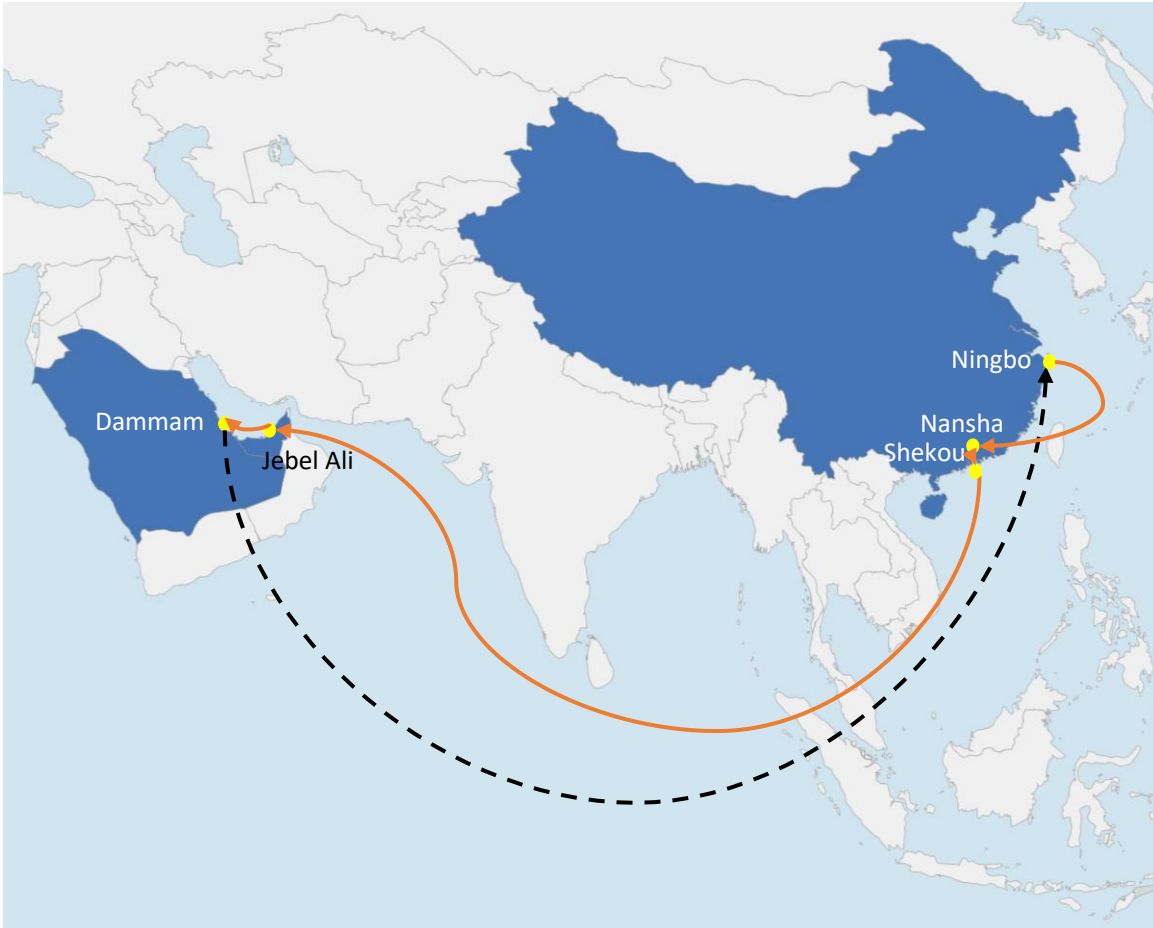

RCG : RCL China - Gulf Service

Frequency : 1 Sailing per week

Rotation : China to Saudi Arabia

Rotation : Saudi Arabia to China

RCG : RCL China - Gulf Service

Transit Time : China to Saudi Arabia

POL	TERMINAL		NSA	SHK	JEA	DMM
			FRI	SUN	MON	WED
CNNGB	Ningbo Beilun International Container Terminal (NBC)	WED	2	4	19	21
CNNSA	Nansha Internation Container Terminal (NICT)	SUN	-	1	15	17
CNSHK	Chiwan Terminal Mawan Berth (MCT)	TUE	-	-	13	15
AEJEA	DP World UAE Terminal 1	TUE	-	-	-	1
SADMM	King Abdul Aziz Port (KAAP)	THU	-	-	-	-

Transit Time : Saudi Arabia to China

POL	TERMINAL		NGB
			MON
SADMM	King Abdul Aziz Port (KAAP)	THU	18