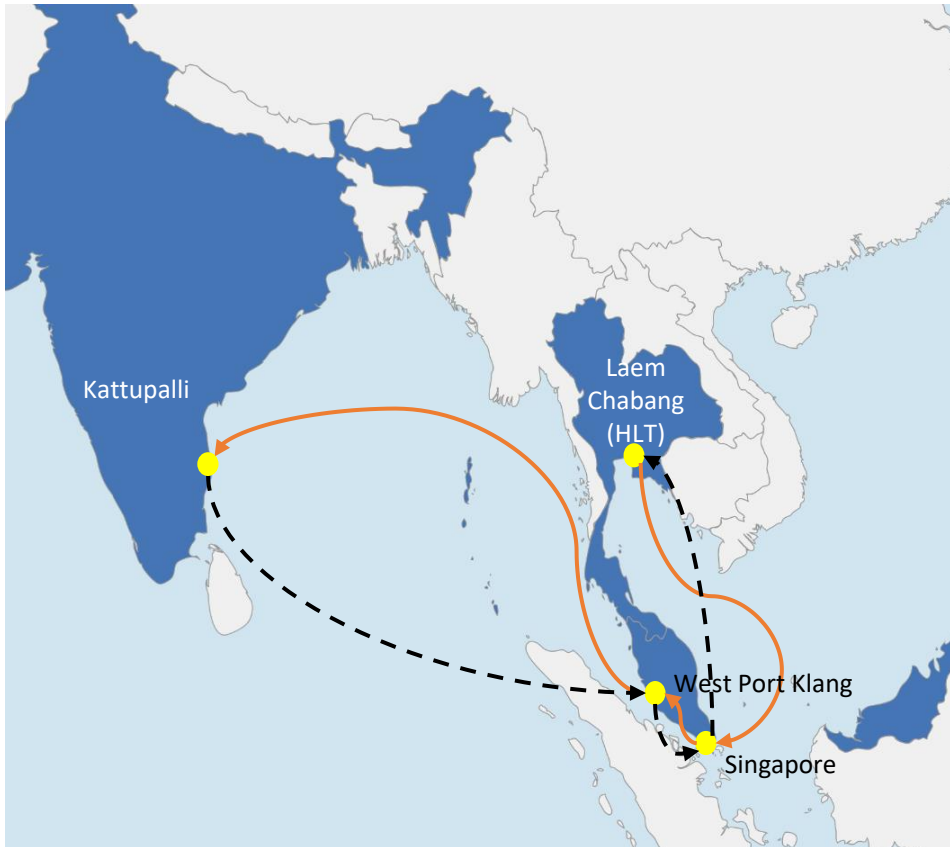

# RMB8 : RCL CHENNAI SERVICE

Frequency : 1 Sailing per week

Rotation : Laem Chabang to Kattupalli, Chennai

Rotation : Kattupalli, Chennai to Laem Chabang

**RMB8 : RCL CHENNAI SERVICE**

Frequency : 1 Sailing per week

Rotation : Laem Chabang to Kattupalli, Chennai

POL	TERMINAL		SIN	PKG(W)	KAT
			SAT	MON	SUN
THLCH	Hutchison Laem Chabang Tml	WED	3	5	11
SGSIN	Keppel Terminal	SUN	-	1	7
MYPKG	North Port Container Tml	TUE	-	-	5

Rotation : Kattupalli, Chennai to Laem Chabang

POL	TERMINAL		PKG(W)	SIN	LCH
			TUE	THU	TUE
INKAT	KattupalliInt'l Container Tml	TUE	7	9	14
MYPKG	West Port Malaysia	WED	-	1	6
SGSIN	Keppel Terminal (PSA)	FRI	-	-	4