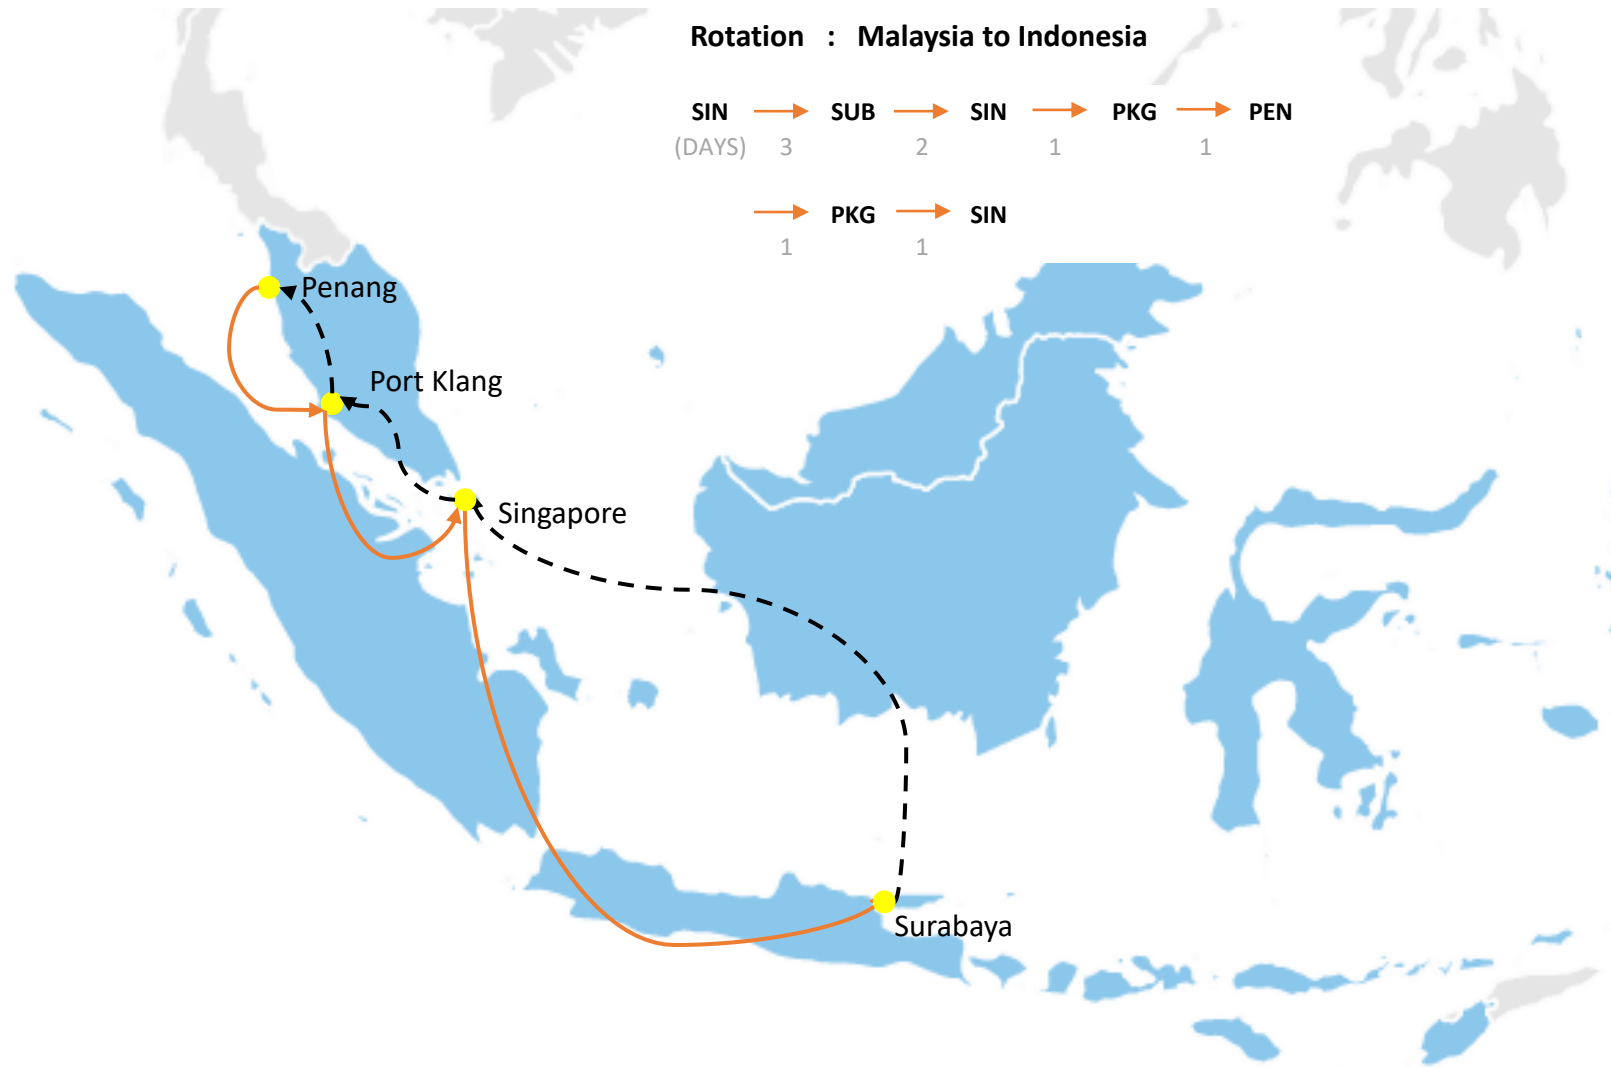

RM13 : RCL MALAYSIA – INDONESIA SERVICE

Frequency : 1 Sailing per week

**RM13 : RCL MALAYSIA – INDONESIA SERVICE**

Frequency : 1 Sailing per week

Rotation : Malaysia to Indonesia

POL	TERMINAL		SUB	SIN	PKG	PEN	PKG	SIN
			SAT	TUE	SUN	SAT	SUN	TUE
SGSIN	Keppel Terminal (SGKPT)	WED	3	6	8	10	12	13
IDSUB	Terminal Peti Kemas Surabaya (IDSBY)	SUN	-	2	4	6	8	9
SGSIN	Keppel Terminal (SGKPT)	WED	-	-	1	3	5	6
MYPKG	West Port Malaysia (MYWSP)	FRI	-	-	-	1	3	4
MYPEN	North Butterworth Container Terminal (MYNBW)	SUN	-	-	-	-	1	2
MYPKG	West Port Malaysia (MYWSP)	MON	-	-	-	-	-	1